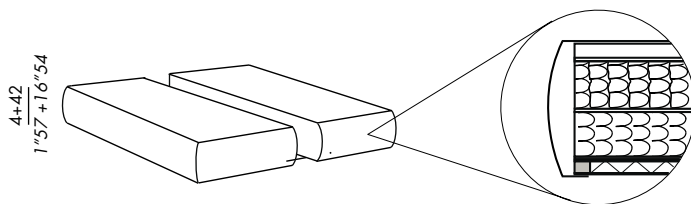

- base cama individual acolchada h.46
- revestimiento desfundable (entero para camas matrimoniales) en tela (sólo limpieza en seco) o piel
- estructura de madera - relleno con muelles biconicos - fieltros aislantes - muelles ensacados - poliuretano indeformable y fibra poliéster
- abrazaderas en metal para camas matrimoniales
- patas de madera teñidos black

si consiglia - come materasso - il topper plus (schiuma viscoelastica e fibra anallergica)

topper plus (made of viscoelastic foam and anallergic fibre) is suggested instead of a traditional mattress

Statt der Standardmatratze ist der Topper Plus (aus viskoelastischem Schaum und Polyesterfaser) empfehlt

nous conseillons comme matelas le topper plus (mousse viscoélastique et fibre anallergique)

como colchón aconsejamos el topper plus (espuma viscoelástica y fibra no alérgica)

special sizes:
sommier a molle max 220 cm

special sizes:
spring base max length 220 cm

Sondermaß:
Spring base max 220 cm

mésures spéciales:
sommier métallique max 220 cm

medidas especiales:
somer de muelles máximo de 220 cm

CA KING size available on request
for pricing get in touch with our sales office

sommier a molle
spring bases