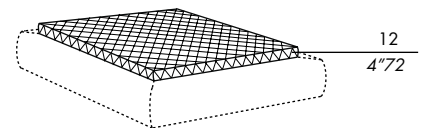

topper plus