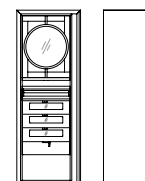

CE

80091

Mobile per anta destra in noce canaletto con cassetti e specchio
Cabinet for right door in walnut canaletto with drawers and mirror
cm 69 x 52 x h 190
in 27 1/8 x 20 1/2 x h 74 7/8

NOTA 80055/80065 - NOTE 80055/80065

Laccatura opaca antiscivolo per ripiani per bicchieri disponibile in:
tortora 7Z/tabacco 7X/nocciola 7W/coloniale 7V/latte 7U
Anti-slip mat lacquer for shelves for glasses available in:
dove-grey 7Z/tobacco 7X/hazel 7W/coloniale 7V/milky 7U