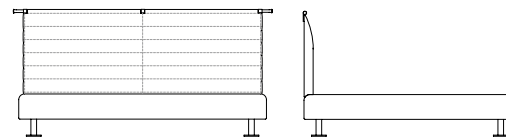

50044 + 50041
Giroletto + Testata imbottita alta
Bed frame + High upholstered headboard
cm 198 x 218 x h 146
in 78 x 85 7/8 x h 57 1/2

RETE - SLAT BASE
cm 170 in 67

50046
Trapuntino per testata alta
Quilt for high headboard

50054 + 50050
Giroletto + Testata imbottita bassa
Bed frame + Low upholstered headboard
cm 208 x 218 x h 111
in 81 7/8 x 85 7/8 x h 43 3/4

RETE - SLAT BASE
cm 180 in 70 7/8

50055
Trapuntino per testata bassa
Quilt for low headboard

50054 + 50051
Giroletto + Testata imbottita alta
Bed frame + High upholstered headboard
cm 208 x 218 x h 146
in 81 7/8 x 85 7/8 x h 57 1/2

RETE - SLAT BASE
cm 180 in 70 7/8

50056
Trapuntino per testata bassa
Quilt for low headboard

50064 + 50060
Giroletto + Testata imbottita bassa
Bed frame + Low upholstered headboard
cm 228 x 218 x h 111
in 89 3/4 x 85 7/8 x h 43 3/4

RETE - SLAT BASE
cm 200 in 78 3/4

50065
Trapuntino per testata bassa
Quilt for low headboard