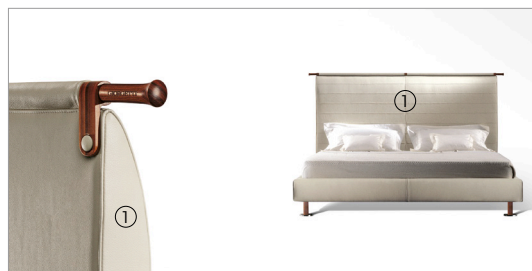

A series of double beds with the headboard structure in multi-layer poplar wood and expanded polyurethane, covered with fibre. The headboard inserts are in solid, polished pau ferro. The bed frames for slatted bases ranging from 170, 180, 200 cm widths, are in ultralight fibre covered planked wood. The feet are in polished pau ferro and metal. The fabric or leather covering fixed for the headboard and removable for the bed frame. The additional fibre quilt is available with fabric or leather covering.

50054 + 50051
Giroletto + Testata imbottita alta
Bed frame + High upholstered headboard
cm 208 x 218 x h 146
in 81 7/8 x 85 7/8 x h 57 1/2

RETE - SLAT BASE
cm 180 in 70 7/8

50056
Trapuntino per testata bassa
Quilt for low headboard

50064 + 50060
Giroletto + Testata imbottita bassa
Bed frame + Low upholstered headboard
cm 228 x 218 x h 111
in 89 3/4 x 85 7/8 x h 43 3/4

RETE - SLAT BASE
cm 200 in 78 3/4

50065
Trapuntino per testata bassa
Quilt for low headboard

50064 + 50061
Giroletto + Testata imbottita alta
Bed frame + High upholstered headboard
cm 228 x 218 x h 146
in 89 3/4 x 85 7/8 x h 57 1/2

RETE - SLAT BASE
cm 200 in 78 3/4

50066
Trapuntino per testata bassa
Quilt for low headboard