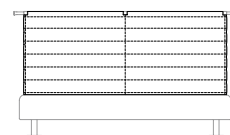

50045 - 50055 - 50065
Trapuntino per testata bassa
Quilt for low headboard