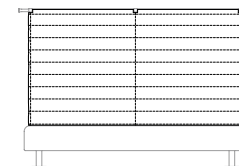

50046 - 50056 - 50066
Trapuntino per testata alta
Quilt for high headboard