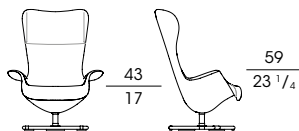

A special mechanism inside the structure of the armchair and of the wing chair allows a 360° rotation and a characteristic rocking movement.

The not removable upholstery can be in fabric or leather, proposed in one colour or in two colours with the external side in leather and the internal one in fabric or leather. The feet are in dark brown pvc.

**70602**

Poltrona girevole rivestimento tessuto o pelle
Swivel armchair upholstery in fabric or leather
cm 94 x 72 x h 85
in 37 x 28 ³/₈ x h 33 ¹/₂

**70603**

Poltrona girevole esterno in pelle, interno tessuto o pelle
Swivel armchair external in leather, fabric or leather internal
cm 94 x 72 x h 85
in 37 x 28 ³/₈ x h 33 ¹/₂

**70604**

Bergère girevole rivestimento tessuto o pelle
Swivel wing chair upholstery in fabric or leather
cm 94 x 85 x h 118
in 37 x 33 ¹/₂ x h 46 ¹/₂

**70605**

Bergère girevole esterno in pelle, interno tessuto o pelle
Swivel wing chair external in leather, fabric or leather internal
cm 94 x 85 x h 118
in 37 x 33 ¹/₂ x h 46 ¹/₂