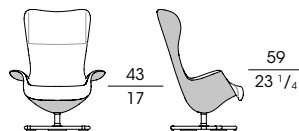

**70602**

Poltrona girevole rivestimento tessuto o pelle
Swivel armchair upholstery in fabric or leather
cm 94 x 72 x h 85
in 37 x 28 ³/₈ x h 33 ¹/₂

**70603**

Poltrona girevole esterno in pelle, interno tessuto o pelle
Swivel armchair external in leather, fabric or leather internal
cm 94 x 72 x h 85
in 37 x 28 ³/₈ x h 33 ¹/₂

**70604**

Bergère girevole rivestimento tessuto o pelle
Swivel wing chair upholstery in fabric or leather
cm 94 x 85 x h 118
in 37 x 33 ¹/₂ x h 46 ¹/₂

**70605**

Bergère girevole esterno in pelle, interno tessuto o pelle
Swivel wing chair external in leather, fabric or leather internal
cm 94 x 85 x h 118
in 37 x 33 ¹/₂ x h 46 ¹/₂

**70606**

Pouf rivestimento tessuto o pelle
Stool upholstery in fabric or leather
cm 56 x 52 x h 37
in 22 x 20 ¹/₂ x h 14 ⁵/₈

**70607**

Pouf esterno in pelle, interno tessuto o pelle
Stool external in leather, fabric or leather internal
cm 56 x 52 x h 37
in 22 x 20 ¹/₂ x h 14 ⁵/₈