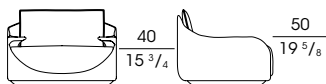

**69880**

Poltrona rivestimento tessuto o pelle
Armchair fabric or leather upholstery
 cm 106,5 x 94 x h 76
 in 41 ⁷/₈ x 37 x h 29 ⁷/₈

**69881**

Divano a due posti rivestimento tessuto o pelle
Two-seat sofa fabric or leather upholstery
 cm 247 x 94 x h 76
 in 97 ¹/₄ x 37 x h 29 ⁷/₈