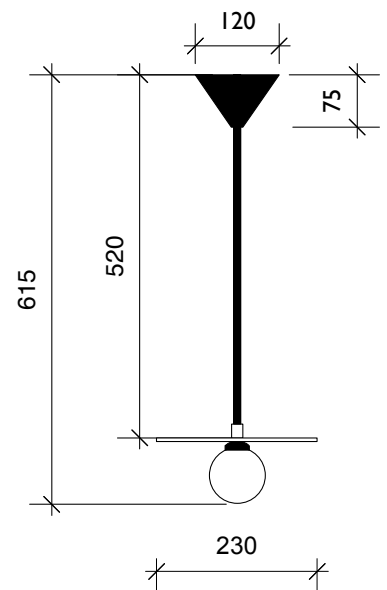

## DISC AND SPHERE PENDANT / HORIZONTAL DISC

### Bulb specification for fabric cable:

The lights are equipped with a universal halogen fitting and can hold halogen lamps of the type:

G 4, G 5.3 and G 6.35

12V

Halogen capsule, dimmable. Max. 25W.

We recommend using Osram Halostar Eco 25W = 35W

### Bulb specification metal rod:

G9 lampholder (LED or halogen bulb possible) max 25W

Sizes in mm.