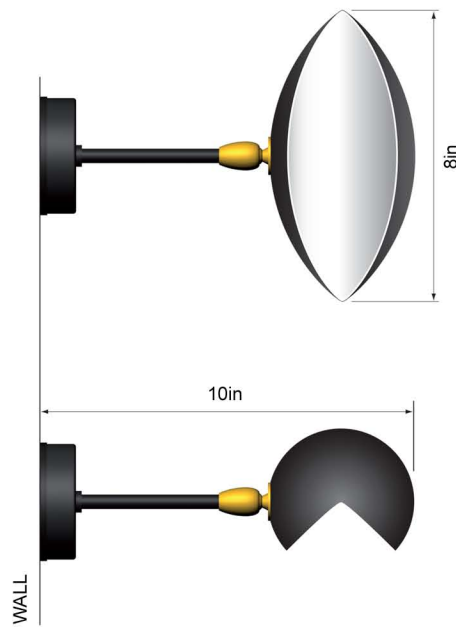

Serge Mouille

A FRENCH ICON

MSC-EYE Eye Sconce
RETAIL PRICE: US \$2,050.00

The Mouille "œil" or Eye Sconce is named for the shape of the shade. This simple yet practical lamp is suitable for many applications due to its diminutive scale and shade that both tilts and swivels. Switch on mounting plate.

Available in white or black with brass fittings.

8"w x 10"d x 5"h

12/2011

Licensed Editions available in the United States through Gueridon, LLC.
109 South 5th Street, Unit 503 Brooklyn, New York 11249 tel 718 384 2499 fax 718 384 4399
info@SergeMouilleUSA.com www.SergeMouilleUSA.com