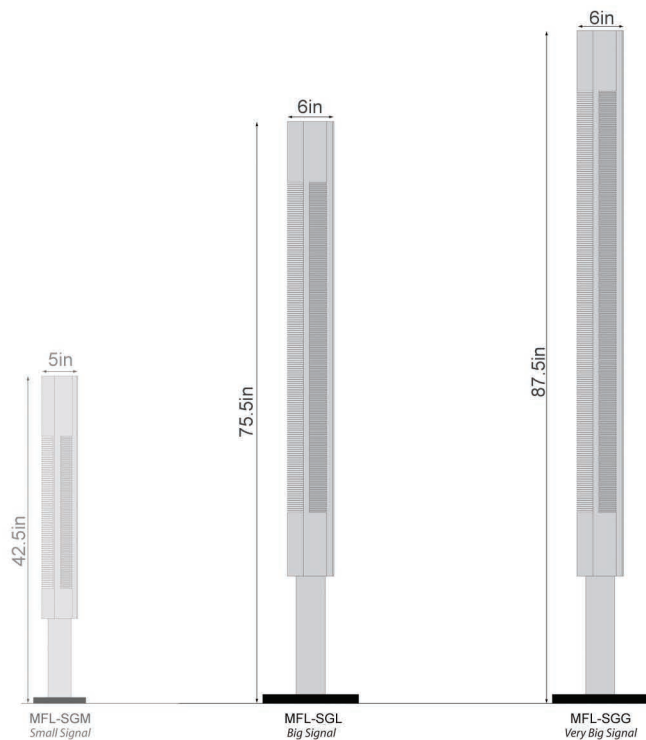

Serge Mouille

A FRENCH ICON

MFL-SGL Signal Floor Lamp

RETAIL PRICE: US \$7,650.00

MFL-SGG Signal Floor Lamp

RETAIL PRICE: US \$8,500.00

Steel pedestals featuring a combination of incandescent and fluorescent lighting. Each glows through rhythmical cuts in solid panes.

The upper part is composed of four elements taken from a thin, shaped sheet of composite metal.

6w x 6d x 75h inches
6w x 6d x 87h inches

12/2011

Licensed Editions available in the United States through Gueridon, LLC.