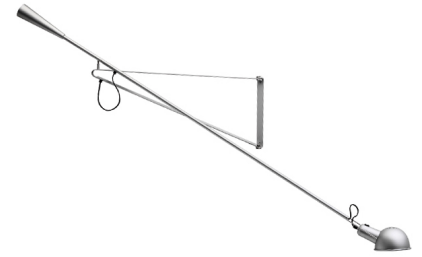

FLOS

265 - Specification Sheet by Paolo Rizzatto, 1973

Mounting	Swivel arm
Lamp (Bulb) Description	1 x 75W A-19 Medium Frosted Incandescent (Not Included)
Environment	Indoor - Dry Location
Dimming	Dimmable
Finish	Grey
Technical and Product Description	265 wall lamp providing direct light. Lamp head rotates 360-degrees so light can be aimed in various directions. Painted steel body, adjustable arm and reflector. Chrome-plated brass reflector support. Cast iron tapered counterweight. On/Off switch on socket holder. Plug in power cord (length 80").

Electrical

Voltage	120
Switching	Switch on lamp socket
IP Rating	IP20

Physical

Cord Length (inches)	80" - Black
Construction Material	Steel
Weight	13.2 lbs

● AU030020 Grey

Dimensional Image

Lamping (Bulb)

75W A-19 Medium Frosted Incandescent