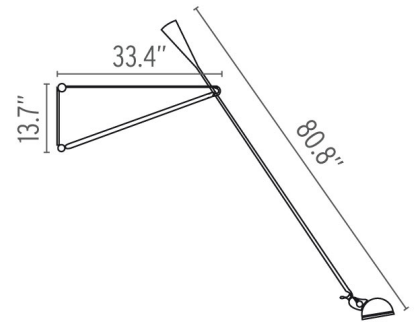

FLOS

265 - Specification Sheet by Paolo Rizzatto, 1973

Mounting	Swivel arm
Lamp (Bulb) Description	1 x 75W A-19 Medium Frosted Incandescent (Not Included)
Environment	Indoor - Dry Location
Dimming	Dimmable
Finish	Grey
Technical and Product Description	265 wall lamp providing direct light. Lamp head rotates 360-degrees so light can be aimed in various directions. Painted steel body, adjustable arm and reflector. Chrome-plated brass reflector support. Cast iron tapered counterweight. On/Off switch on socket holder. Plug in power cord (length 80").

Electrical

Voltage	120
Switching	Switch on lamp socket
IP Rating	IP20

Physical

Cord Length (inches)	80" - Black
Construction Material	Steel
Weight	13.2 lbs

● AU030020 Grey

Dimensional Image

Lamping (Bulb)

75W A-19 Medium Frosted Incandescent