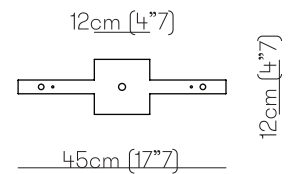

VENICEM

italy

MONDRIAN GLASS CEILING

Function	Ceiling
Location	Interior
Light Emission	Diffused light
Light Source	5×MAX 33W G9 halogen 460lm 2700°K - Dimmable (bulbs excluded) or 5×5W G9 LED 350lm 2700°K - Dimmable (bulbs excluded)
Rated Voltage	110 - 120 V / 220 - 240 V
Frequency	50 - 60 Hz
Supply	Terminal block

Certifications

Structure

- M03 Burnished natural brass
- M04 Polished black nickel
- M05 Polished gold

Diffuser

- W White
- A Amethyst
- G Smoke grey

Package	Dimensions	Net Weight	Gross Weight	Total vol.
	140×89×H.46cm (55"1×35"x18"1)	31kg	36kg	0,58 m³

Dimensions

Kit j-box

Kit suspension + canopy