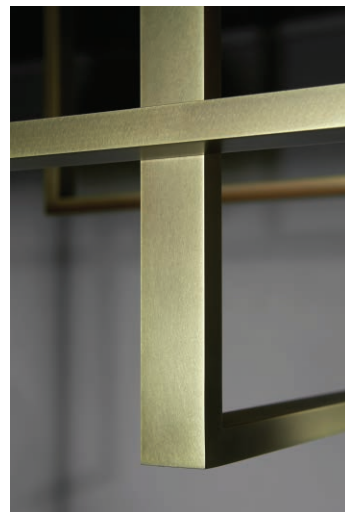

VENICEM

italy

MONDRIAN GLASS CEILING design Massimo Tonetto

Ceiling lamp with diffused light. Burnished natural brass, polished black nickel or polished gold structure and white, amethyst or smoke grey Murano blown glass diffusers.

VENICEM

italy

MONDRIAN GLASS CEILING

Function	Ceiling
Location	Interior
Light Emission	Diffused light
Light Source	5×MAX 33W G9 halogen 460lm 2700°K - Dimmable (bulbs excluded) or 5×5W G9 LED 350lm 2700°K - Dimmable (bulbs excluded)
Rated Voltage	110 - 120 V / 220 - 240 V
Frequency	50 - 60 Hz
Supply	Terminal block