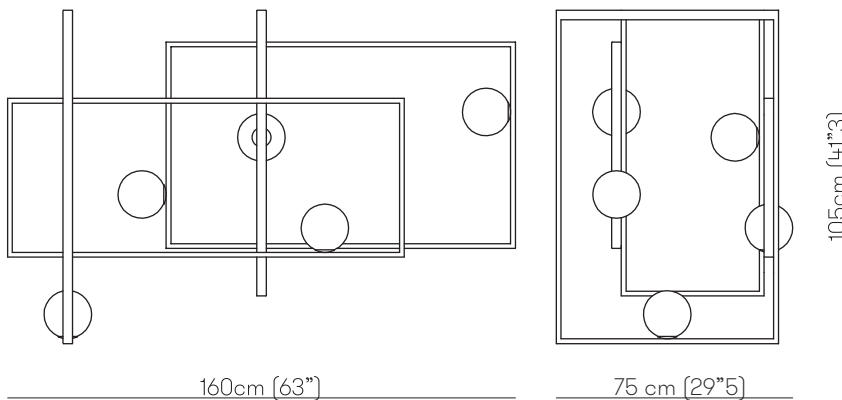

Certifications

Structure

- M03 Burnished natural brass
- M04 Polished black nickel
- M05 Polished gold

Diffuser

- W White
- A Amethyst
- G Smoke grey

Package	Dimensions	Net Weight	Gross Weight	Total vol.
	140×89×H.46cm (55"1×35"x18"1)	31kg	36kg	0,58 m ³

Dimensions

Kit j-box

Kit suspension + canopy