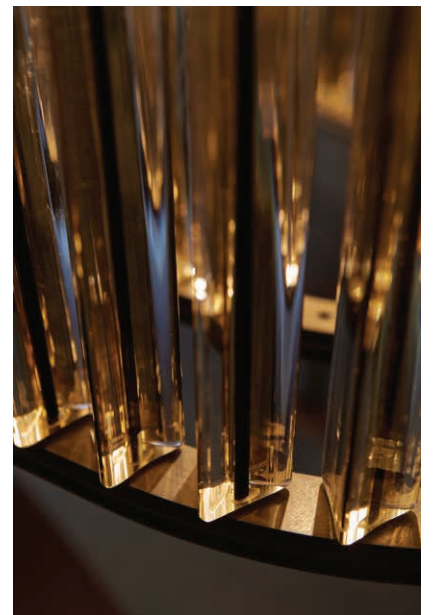

VENICEM

italy

CROWN ELLIPTICAL design Massimo Tonetto

Suspended lamp with diffused light. Matte black nickel or light burnished brass structure and crystal, amber or smoke grey Murano blown glass trihedrons.

VENICEM

italy

CROWN ELLIPTICAL

Function	Suspension
Location	Interior
Light Emission	Diffused light
Light Source	5×MAX 53W E27 halogen 1320lm 2800°K - Dimmable (bulbs excluded) or 5×8,5W E27 LED 600lm 2800°K - Dimmable (bulbs excluded)
Rated Voltage	110 - 120 V / 220 - 240 V
Frequency	50 - 60 Hz
Supply	Terminal block
Wiring cable lenght	250cm-98"4
Steel cable lenght	250cm-98"4