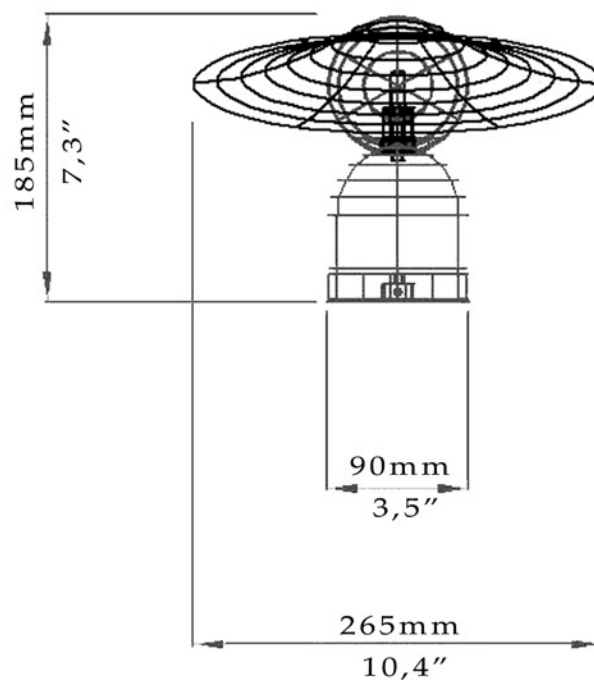

PRODUCT SHEET

bonbon

with disc

PRODUCT SHEET

bonbon

with disc

BULB

1 x G9 max 35w/bulb
(120v or 240v)

MATERIALS

Brass or copper body,
red or black textil cord
hand blown glass.

DIMENSION

90mm x 90mm x 185mm
3,5" x 3,5" x 7,3"
7" textil cord
disc diameter 265mm 10,4"

WEIGHT

1,3kg / 2,9lb

PACKAGING

Paper Box
150 x 150 x 220 mm
6" x 6" x 8.7"
280 x 280 x 60 mm
11" x 11" x 2.4"