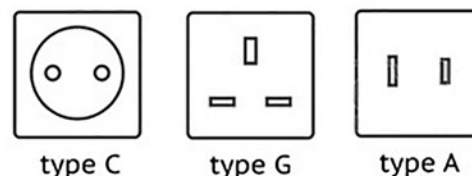

PLUGS

Plug configurations in the series