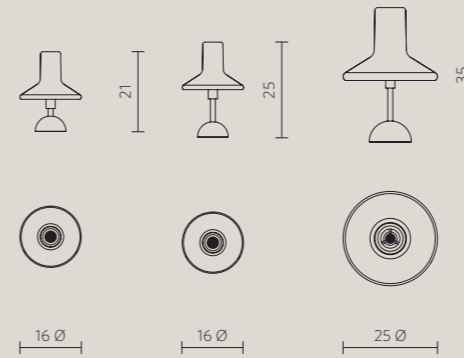

OLLY TAVOLO

2016

DETAILS

Mounting	Materials	Weight (Kg)
Table lamp	brass/glass	1,50/1,50/3,50

RATING

Bulb type	Working voltage	Protection
1 x HSGS max 33W G9 or 1 x LED max 3W G9	220/240 V	Class II/IP 20

FINISHING

h. 21cm

-   TOL 300-0141 chrome
/white glass
-   TOL 300-1342 satin brass
/pale yellow glass
-   TOL 300-1443 satin bronze
/smoky grey glass

h. 25cm

-   TOL 310-0141 chrome
/white glass
-   TOL 310-1342 satin brass
/pale yellow glass
-   TOL 310-1443 satin bronze
/smoky grey glass

h. 35cm

-   TOL 320-0141 chrome
/white glass
-   TOL 320-1342 satin brass
/pale yellow glass
-   TOL 320-1443 satin bronze
/smoky grey glass