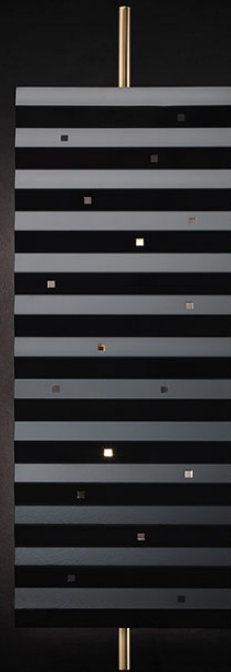

Units = Cm

Wallie Applique | 2015

Details

+ Mounting	<i>Wall lamp</i>
+ Materials	<i>Brass/stainless steel</i>
+ Weight (Kg)	<i>3,4</i>

Rating

+ Bulb type	<i>2 x HSGS max 33W G9</i>
+ Working voltage (V)	<i>220/240</i>
+ Protection	<i>Class I / IP 20</i>

CE According to the EC directives

Finishing

- ○ TWA 210-0923 *Brass/glossy white*
- ● TWA 210-0924 *Brass/glossy black*