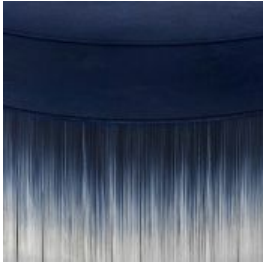

Designer
Year of design

Lorenza Bozzoli
2016

m o o o i[®]

Material
Additional

Wood, HR foam
The 3 back cushions are included.

Fabric

Lario 54 Blue

Lario 2002 Dark Grey

Lario 2003 Light Grey

Composition 100% COTTON

Martindale >40.000

Lightfastness 4

Pilling 5

Maintenance Spot staining with spray
detergent dry cleaning

dimensions

250cm | 98.4"