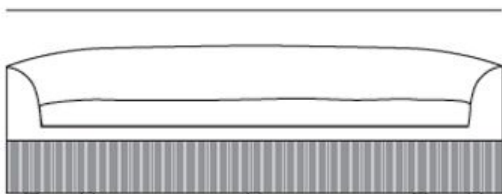

Lario 2003 Light Grey

Composition 100% COTTON

Martindale >40.000

Lightfastness 4

Pilling 5

Maintenance Spot staining with spray
detergent dry cleaning

dimensions

250cm | 98.4"

46cm | 18.1"

95cm | 37.4"

71cm | 27.9"

Packaging

Amami Sofa

H 83 | 32.7"
W 103 | 40.6"
D 253 | 99.6"

Amami Poof 80cm

H 49 | 19.3"
W 84 | 33.1"
D 84 | 33.1"