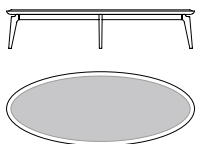

56668

Tavolino ovale base color bronzo, top pelle
Oval low table base in bronze colour, leather top
cm 180 x 70 x h 36
in 70 7/8 x 27 5/8 x h 14 1/4