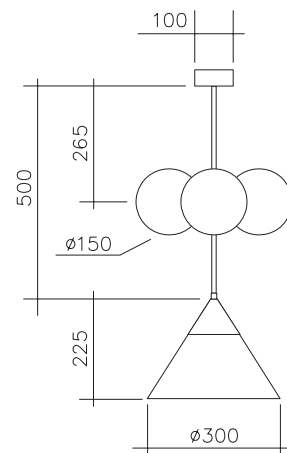

### Bulb specification:

E14 Halogen max 40W and E27 max 60W or LED equivalent

Sizes in mm.