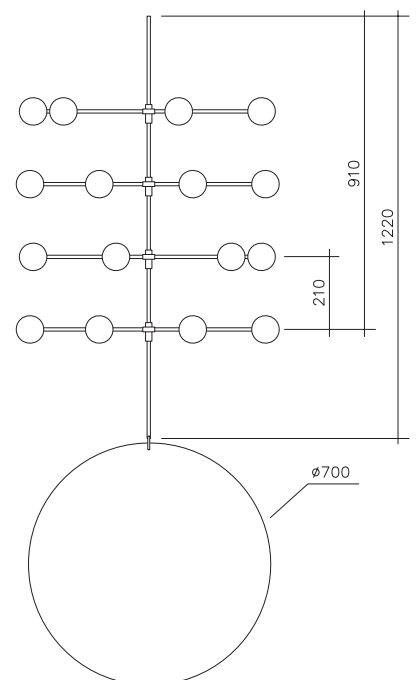

Sizes in mm.

### Bulb specification:

G9 Halogen max 25W or LED equivalent

Sizes in mm.