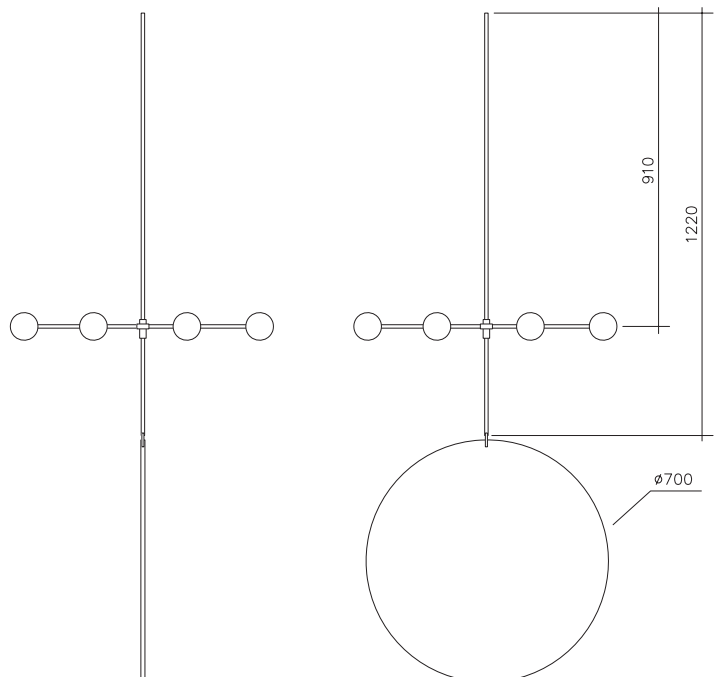

### Bulb specification:

G9 Halogen max 25W or LED equivalent

Sizes in mm.

Sizes in mm.