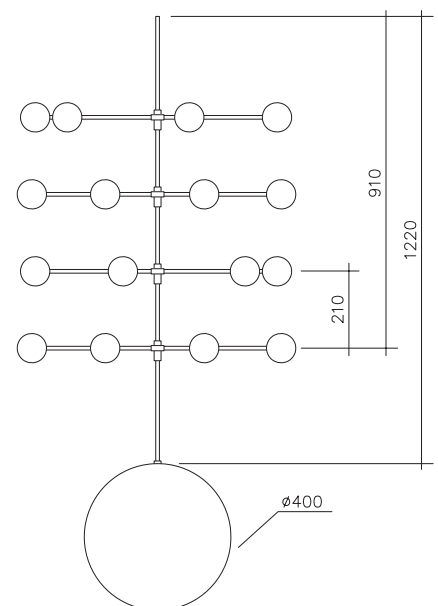

Sizes in mm.

### Bulb specification:

G9 Halogen max 25W or LED equivalent

Sizes in mm.