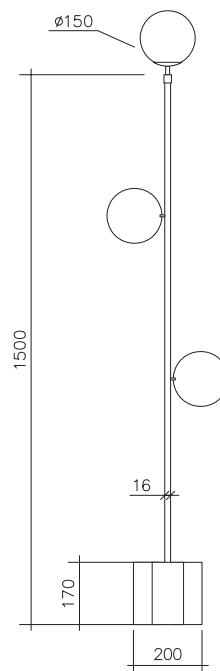

PLATES FLOOR LAMP

Materials:
Brushed brass and glass

Colour options:
black / white
For additional colour options please contact Areti

Bulb specification:
E14 Halogen max 40W or LED equivalent

Sizes in mm.