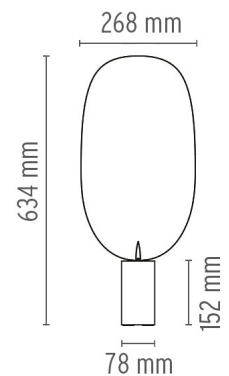

FLOS

SERENA

Mounting	Table
Lamps description	1 LED 2700K 1100lm CRI90 13W Dimmer
Environment	Indoor
Finish	Aluminum, Copper, Black
Technical description	Adjustable table lamp providing indirect and reflected light. Extruded aluminium heatsink, photoengraved black PC cut-off, photoengraved optical PMMA diffuser. Reflector in sheared and folded pre-anodized aluminium. Power cord length 200 cm, with dimmer switch that provides ON-OFF functions and 10-100% light adjustment. Plug-in power supply with interchangeable plugs

ELECTRICAL

Emergency	Without
------------------	---------

PHYSICAL

Supply	Power cord
Construction material	Aluminum, Polycarbonate
Weight (kg)	1,25

Serena

designed by Patricia Urquiola

Adjustable table lamp providing indirect and reflected light.

	F6582015	Copper
	F6582054	Aluminum
	F6582030	Black

DIMENSIONS

CERTIFICATIONS

Serena . Lamps

1 LED 2700K 1100lm
CRI90 13W

Lamp wattage:
13 W

Lamp category:
LED

Socket:
Special base

Color temperature (K):
2700 °K

Lamp type:
LED

Serena

designed by Patricia Urquiola

Adjustable table lamp providing indirect and reflected light.

-  F6582015 Copper
-  F6582054 Aluminum
-  F6582030 Black

DIMENSIONS