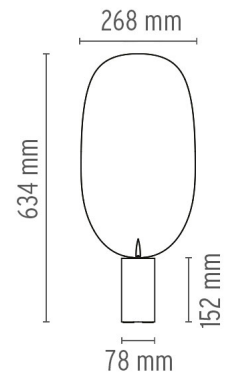

FLOS

SERENA

Mounting	Table
Lamps description	1 LED 2700K 1100lm CRI90 13W Dimmer
Environment	Indoor
Finish	Aluminum, Copper, Black
Technical description	Adjustable table lamp providing indirect and reflected light. Extruded aluminium heatsink, photoengraved black PC cut-off, photoengraved optical PMMA diffuser. Reflector in sheared and folded pre-anodized aluminium. Power cord length 200 cm, with dimmer switch that provides ON-OFF functions and 10-100% light adjustment. Plug-in power supply with interchangeable plugs

ELECTRICAL

Emergency	Without
------------------	---------

PHYSICAL

Supply	Power cord
Construction material	Aluminum, Polycarbonate
Weight (kg)	1,25

Serena

designed by Patricia Urquiola

Adjustable table lamp providing indirect and reflected light.

	F6582015	Copper
	F6582054	Aluminum
	F6582030	Black

DIMENSIONS

CERTIFICATIONS

Serena . Lamps

1 LED 2700K 1100lm
CRI90 13W

Lamp wattage:
13 W

Lamp category:
LED

Socket:
Special base

Color temperature (K):
2700 °K

Lamp type:
LED

Serena

designed by Patricia Urquiola

Adjustable table lamp providing indirect and reflected light.

-  F6582015 Copper
-  F6582054 Aluminum
-  F6582030 Black

DIMENSIONS