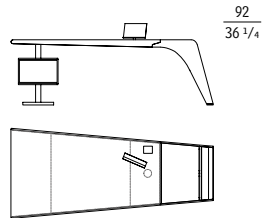

TENET
52800

2B
2C

Scrivania
cassetiera destra
e multipresa
Writing desk
right chest of drawers
and multi-socket

cm 230 x 101 x h 74
in 90 1/2 x 39 3/4 x h 29 1/4

TENET
52801

2B
2C

Scrivania
cassetiera sinistra
e multipresa
Writing desk
left chest of drawers
and multi-socket

cm 230 x 101 x h 74
in 90 1/2 x 39 3/4 x h 29 1/4

TENET
52805

2B
2C

Scrivania
cassetiera destra
Writing desk
right chest of drawers

cm 230 x 101 x h 74
in 90 1/2 x 39 3/4 x h 29 1/4

TENET
52806

2B
2C

Scrivania
cassetiera sinistra
Writing desk
left chest of drawers

cm 230 x 101 x h 74
in 90 1/2 x 39 3/4 x h 29 1/4

TENET
52810

2B
2C

Scrivania
con multipresa a destra
Writing desk
with right multi-socket

cm 250 x 79 x h 74
in 98 1/2 x 31 1/8 x h 29 1/4

92
36 1/4

TENET
52811

2B
2C

Scrivania
con multipresa a sinistra
Writing desk
with left multi-socket

cm 250 x 79 x h 74
in 98 1/2 x 31 1/8 x h 29 1/4

92
36 1/4

TENET
52815

2B
2C

Scrivania
Writing desk

cm 250 x 79 x h 74
in 98 1/2 x 31 1/8 x h 29 1/4