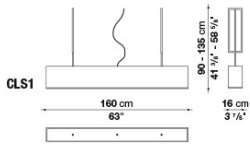

Technical information

Frame:

bronzed metal or bright chromed metal

Lampshade:

beige fabric, dark brown fabric or white parchment

Upper and lower screen:

etched glass

Lower screen (CLS4):

etched PVC

Technical drawings

CL1

CL3

CL4

CL2

CLA1

CLA2

CLS1

CLS2

CLS3

CLS4

B&B Italia reserves the right to make technological and aesthetic improvements to its models, including changes to the sizes and materials, without notice. The technical drawings do not define the details of the product. The measurements shown are indicative and may undergo changes. In particular, the dimensions relevant to the padded parts are subject to usage tolerances over time caused by the normal adjustment of the padding. For the specific information, please contact the dealer closest to you.