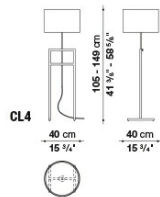

etched PVC

Technical drawings

CL1

CL3

CL4

CL2

CLA1

CLA2

CLS1

CLS2

CLS3

CLS4

B&B Italia reserves the right to make technological and aesthetic improvements to its models, including changes to the sizes and materials, without notice. The technical drawings do not define the details of the product. The measurements shown are indicative and may undergo changes. In particular, the dimensions relevant to the padded parts are subject to usage tolerances over time caused by the normal adjustment of the padding. For the specific information, please contact the dealer closest to you.