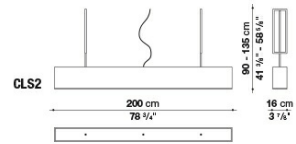

CLA1

CLA2

CLS1

CLS2

CLS3

CLS4