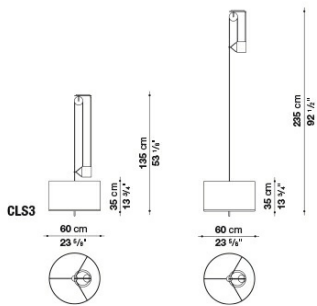

Technical information

Frame:

bronzed metal or bright chromed metal

Lampshade:

beige fabric, dark brown fabric or white parchment

Upper and lower screen:

etched glass

Lower screen (CLS4):

etched PVC

Technical drawings

CL1

CL3

CL4

CL2

CLA1

CLA2

CLS1

CLS2

CLS3

CLS4

B&B Italia reserves the right to make technological and aesthetic improvements to its models, including changes to the sizes and materials, without notice. The technical drawings do not define the details of the product. The measurements shown are indicative and may undergo changes. In particular, the dimensions relevant to the padded parts are subject to usage tolerances over time caused by the normal adjustment of the padding. For the specific information, please contact the dealer closest to you.