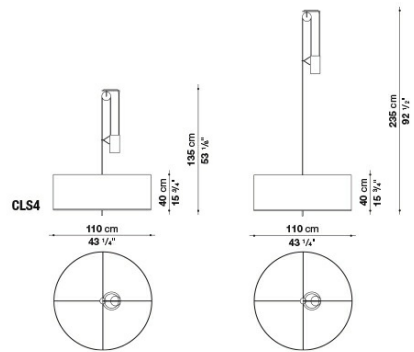

etched PVC

Technical drawings

CL1

CL3

CL4

CL2

CLA1

CLA2

CLS1

CLS2

CLS3

CLS4

B&B Italia reserves the right to make technological and aesthetic improvements to its models, including changes to the sizes and materials, without notice. The technical drawings do not define the details of the product. The measurements shown are indicative and may undergo changes. In particular, the dimensions relevant to the padded parts are subject to usage tolerances over time caused by the normal adjustment of the padding. For the specific information, please contact the dealer closest to you.