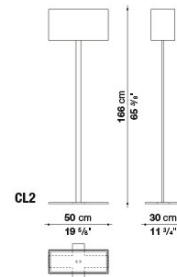

etched PVC

Technical drawings

CL1

CL3

CL4

CL2

CLA1

CLA2

CLS1

CLS2

CLS3

CLS4

B&B Italia reserves the right to make technological and aesthetic improvements to its models, including changes to the sizes and materials, without notice. The technical drawings do not define the details of the product. The measurements shown are indicative and may undergo changes. In particular, the dimensions relevant to the padded parts are subject to usage tolerances over time caused by the normal adjustment of the padding. For the specific information, please contact the dealer closest to you.