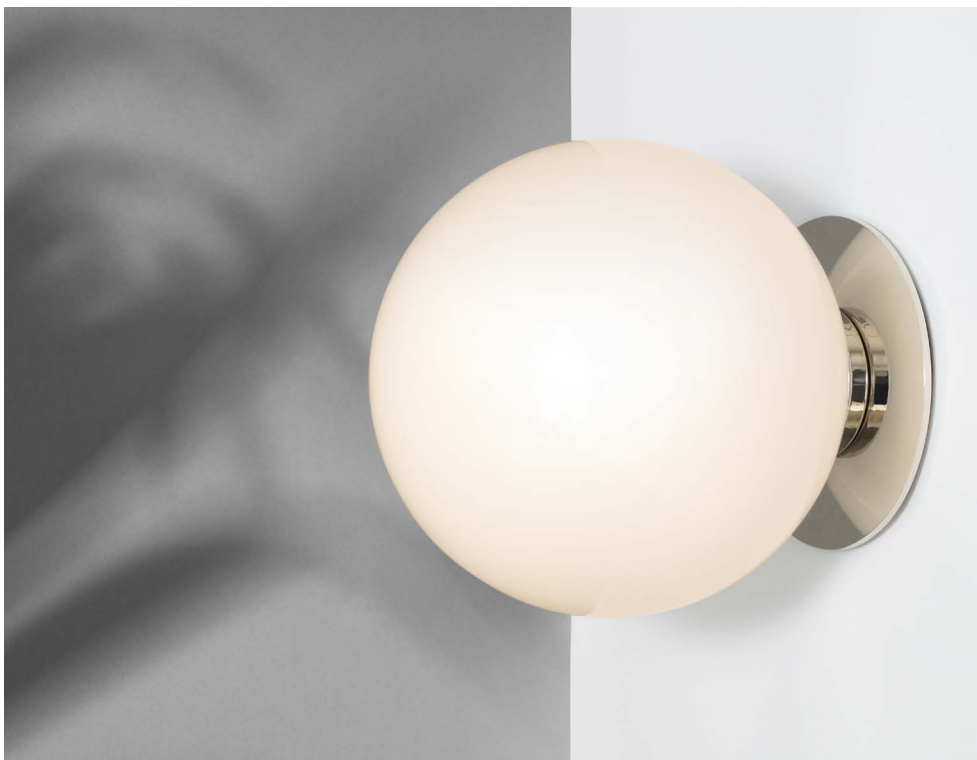

# Mezzo Flush Large - Wall

<b>finish</b>	polished nickel satin brass
<b>shade</b>	opal glass
<b>shade dimensions</b>	180mm (7") diameter
<b>lamp holder</b>	1 x G9 (mains halogen)
<b>wattage</b>	1 x 25 watts
<b>weight</b>	1.5 kg (3.3 lbs)
<b>certification</b>	CE compliant
<b>IP44</b>	240v only