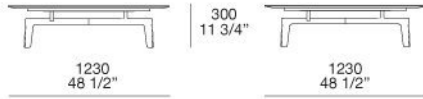

TRIBECA

JEAN-MARIE MASSAUD (2012)

TTB123