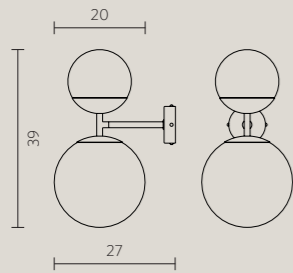

BIBA APPLIQUE

2017

DETAILS

Mounting
Wall lamp

Materials
brass/aluminum/
glass

Weight (Kg)
2,00

RATING

Bulb type
1 x LED
max 6W E27 +
1 x LED
max 4W E14

Working voltage
220/240 V

Protection
Class I/IP 20

FINISHING

 TBI200-3540 matte black/white glass

 TBI200-1340 satin brass/white glass