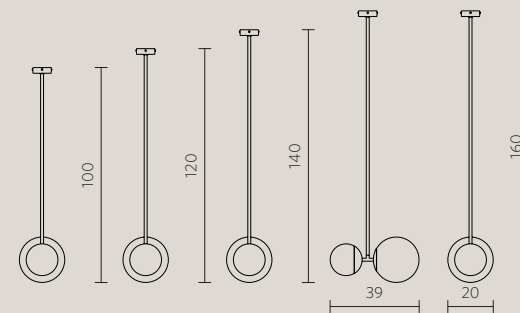

## DETAILS

Mounting	Materials	Weight (Kg)
Ceiling lamp	brass/aluminum/ glass	3,00/3,50/4,00/ 4,50

### h. 120cm

-  TBI120-3540 matte black/white glass
-  TBI120-1340 satin brass/white glass

### h. 140cm

-  TBI140-3540 matte black/white glass
-  TBI140-1340 satin brass/white glass

### h. 160cm

-  TBI160-3540 matte black/white glass
-  TBI160-1340 satin brass/white glass