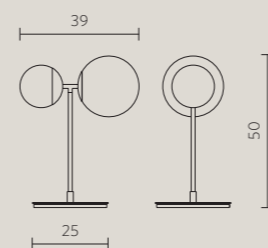

BIBA TAVOLO

2017

DETAILS

Mounting	Materials	Weight (Kg)
Table lamp	brass/aluminum/ glass	6,00

RATING

Bulb type	Working voltage	Protection
1 x LED max 6W E27 + 1 x LED max 4W E14	220/240 V	Class II/IP 20

FINISHING

-  TBI300-3540 matte black/white glass
-  TBI300-1340 satin brass/white glass