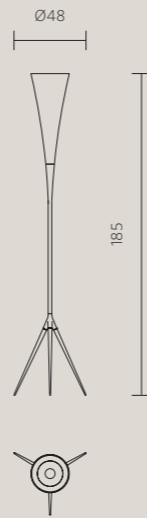

DE-LUX B8

1955

DETAILS

Mounting	Materials	Weight (Kg)
Floor lamp	aluminum/iron	4,50

RATING

Bulb type	Working voltage	Protection
1 x LED max 11W E27	220/240 V	Class II/IP 20

FINISHING

 TDB410-0606 gold
 TDB410-2121 silver