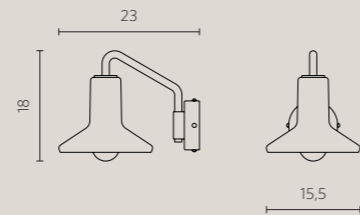

## DETAILS

Mounting	Materials	Weight (Kg)
Wall lamp	brass/glass	0,70