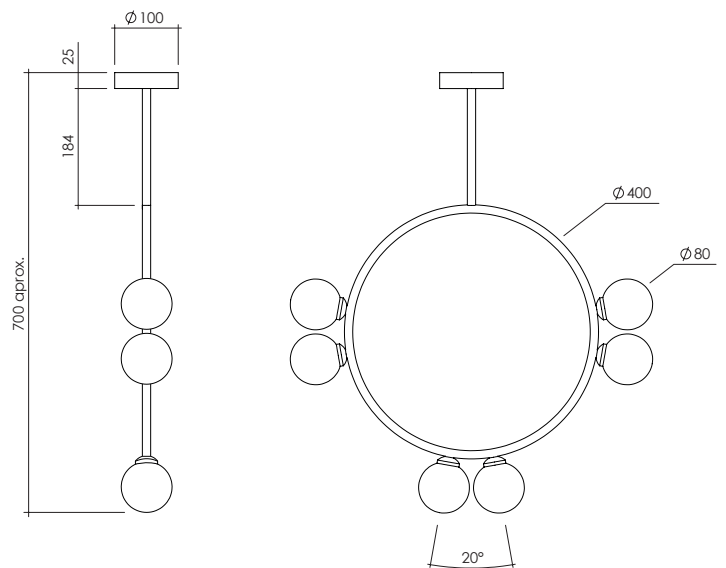

ARETI

www.atelierareti.com contact@atelierareti.com

Our collections are hand made and made to order, small irregularities in shape or surface will occur, they are inherent to the hand made process and should not be seen as flaws. Variations in colour and size are available for some collections, please contact Areti for more details.