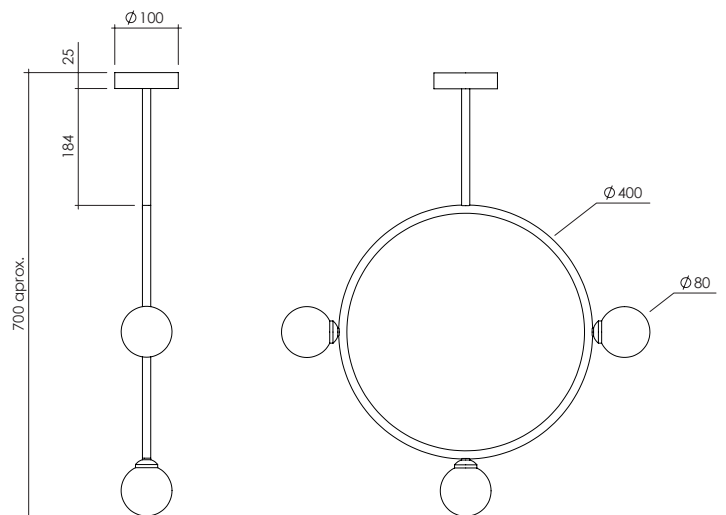

ARETI

www.atelierareti.com contact@atelierareti.com

Our collections are hand made and made to order, small irregularities in shape or surface will occur, they are inherent to the hand made process and should not be seen as flaws. Variations in colour and size are available for some collections, please contact Areti for more details.