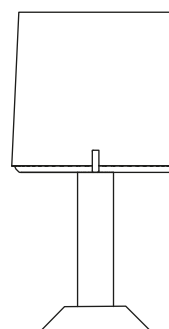

# ACROPOLIS

<b>finish</b>	white alabaster
<b>bulbs</b>	240v - 1 x E27 - 60w max 120v - 1 x E26 - 60w max (no bulbs supplied)
<b>flex</b>	2000mm (79") cordset with black flex and inline switch
<b>weight</b>	9kg (20lbs)
<b>certification</b>	CE compliant

250mm (10")

480mm (19")