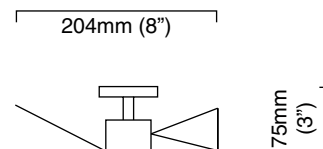

ABSTRACT

finish options

- satin brass
- satin nickel

bulbs

240v - 1 x G9 mains halogen, 25w max
120v - 1 x G9 mains halogen, 25w max
(no bulbs supplied)

weight

1kg (2.2lbs)

certification

CE compliant

mounting plate dimensions

240v

120v
mounts on to 4" junction box