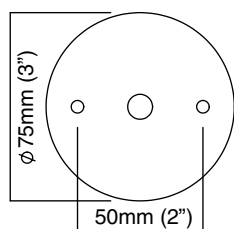

ABSTRACT

finish options

- satin brass
- satin nickel

bulbs

240v - 1 x G9 mains halogen, 25w max
120v - 1 x G9 mains halogen, 25w max
(no bulbs supplied)

weight

1kg (2.2lbs)

certification

CE compliant

mounting plate dimensions

240v

120v
mounts on to 4" junction box