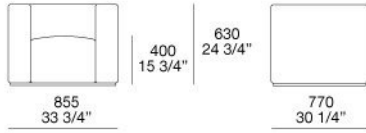

SHANGAI

CARLO COLOMBO (2006)

**SHPL855
SHPL855P**