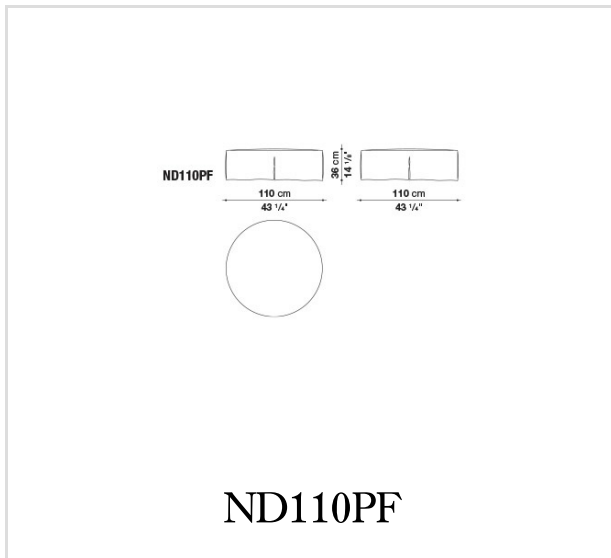


Nidus

SOFAS

Antonio Citterio

Description

The Nidus collection of upholstered furniture was inspired by the precise need to create a series of formal proposals with a relaxed feel, for moments of socialising and conversation in a harmonious, relaxed setting. Antonio Citterio has achieved this objective by paying great attention to structural details like the embracing shape of the curved sofas, available in two sizes. Together with the absence of arms and the high back, this solution makes it possible to bring people together in a fresh, relaxed and unusual way. This extrovert approach is also embodied by the armchairs, offered in three versions, only one of which with arms, intended as items to be arranged freely. All the Nidus pieces can be complemented by a comfy removable headrest, and have feet upholstered in the same fabric or leather as the seats, with the addition of a small metal detail at the base that is decorative and also guarantees protection against impacts.

Technical information

Technical drawings

B&B Italia reserves the right to make technological and aesthetic improvements to its models, including changes to the sizes and materials, without notice. The technical drawings do not define the details of the product. The measurements shown are indicative and may undergo changes. In particular, the dimensions relevant to the padded parts are subject to usage tolerances over time caused by the normal adjustment of the padding. For the specific information, please contact the dealer closest to you.