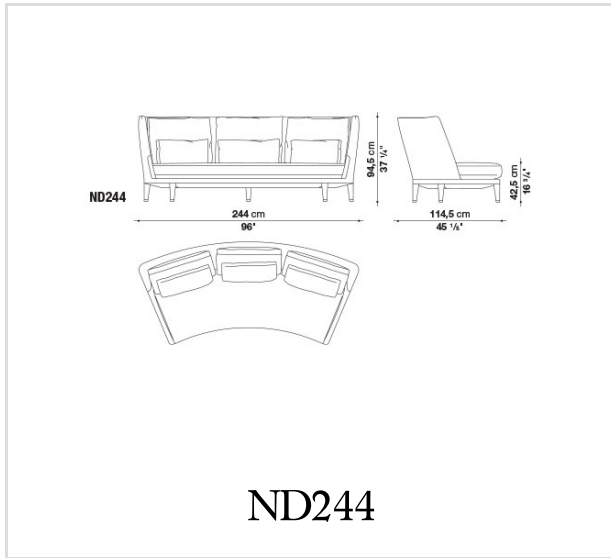


Nidus

SOFAS

Antonio Citterio

Description

The Nidus collection of upholstered furniture was inspired by the precise need to create a series of formal proposals with a relaxed feel, for moments of socialising and conversation in a harmonious, relaxed setting. Antonio Citterio has achieved this objective by paying great attention to structural details like the embracing shape of the curved sofas, available in two sizes. Together with the absence of arms and the high back, this solution makes it possible to bring people together in a fresh, relaxed and unusual way. This extrovert approach is also embodied by the armchairs, offered in three versions, only one of which with arms, intended as items to be arranged freely. All the Nidus pieces can be complemented by a comfy removable headrest, and have feet upholstered in the same fabric or leather as the seats, with the addition of a small metal detail at the base that is decorative and also guarantees protection against impacts.

Technical information

Technical drawings

B&B Italia reserves the right to make technological and aesthetic improvements to its models, including changes to the sizes and materials, without notice. The technical drawings do not define the details of the product. The measurements shown are indicative and may undergo changes. In particular, the dimensions relevant to the padded parts are subject to usage tolerances over time caused by the normal adjustment of the padding. For the specific information, please contact the dealer closest to you.