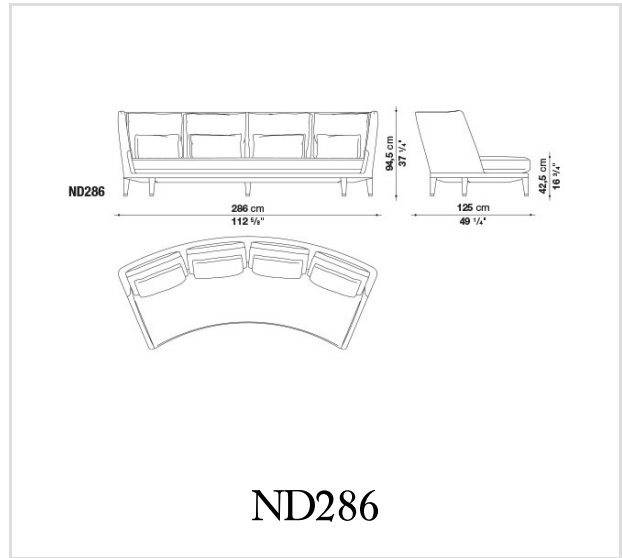


Nidus

SOFAS

Antonio Citterio

Description

The Nidus collection of upholstered furniture was inspired by the precise need to create a series of formal proposals with a relaxed feel, for moments of socialising and conversation in a harmonious, relaxed setting. Antonio Citterio has achieved this objective by paying great attention to structural details like the embracing shape of the curved sofas, available in two sizes. Together with the absence of arms and the high back, this solution makes it possible to bring people together in a fresh, relaxed and unusual way. This extrovert approach is also embodied by the armchairs, offered in three versions, only one of which with arms, intended as items to be arranged freely. All the Nidus pieces can be complemented by a comfy removable headrest, and have feet upholstered in the same fabric or leather as the seats, with the addition of a small metal detail at the base that is decorative and also guarantees protection against impacts.

Technical information

Technical drawings

B&B Italia reserves the right to make technological and aesthetic improvements to its models, including changes to the sizes and materials, without notice. The technical drawings do not define the details of the product. The measurements shown are indicative and may undergo changes. In particular, the dimensions relevant to the padded parts are subject to usage tolerances over time caused by the normal adjustment of the padding. For the specific information, please contact the dealer closest to you.