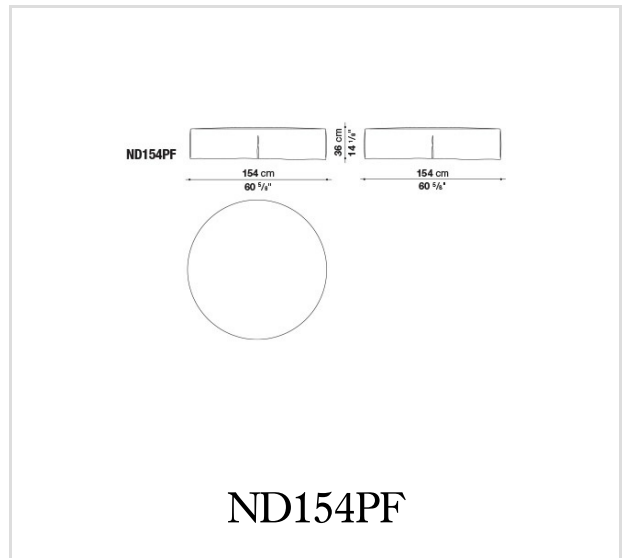


Nidus

SOFAS

Antonio Citterio

Description

The Nidus collection of upholstered furniture was inspired by the precise need to create a series of formal proposals with a relaxed feel, for moments of socialising and conversation in a harmonious, relaxed setting. Antonio Citterio has achieved this objective by paying great attention to structural details like the embracing shape of the curved sofas, available in two sizes. Together with the absence of arms and the high back, this solution makes it possible to bring people together in a fresh, relaxed and unusual way. This extrovert approach is also embodied by the armchairs, offered in three versions, only one of which with arms, intended as items to be arranged freely. All the Nidus pieces can be complemented by a comfy removable headrest, and have feet upholstered in the same fabric or leather as the seats, with the addition of a small metal detail at the base that is decorative and also guarantees protection against impacts.

Technical information

Technical drawings

B&B Italia reserves the right to make technological and aesthetic improvements to its models, including changes to the sizes and materials, without notice. The technical drawings do not define the details of the product. The measurements shown are indicative and may undergo changes. In particular, the dimensions relevant to the padded parts are subject to usage tolerances over time caused by the normal adjustment of the padding. For the specific information, please contact the dealer closest to you.