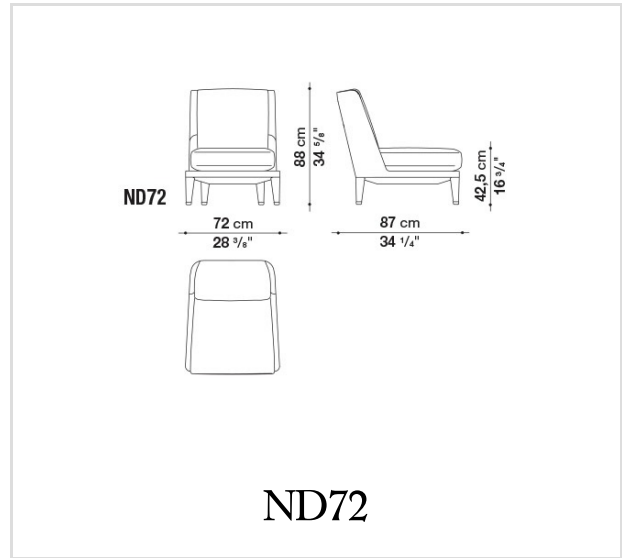

Technical drawings

B&B Italia reserves the right to make technological and aesthetic improvements to its models, including changes to the sizes and materials, without notice. The technical drawings do not define the details of the product. The measurements shown are indicative and may undergo changes. In particular, the dimensions relevant to the padded parts are subject to usage tolerances over time caused by the normal adjustment of the padding. For the specific information, please contact the dealer closest to you.