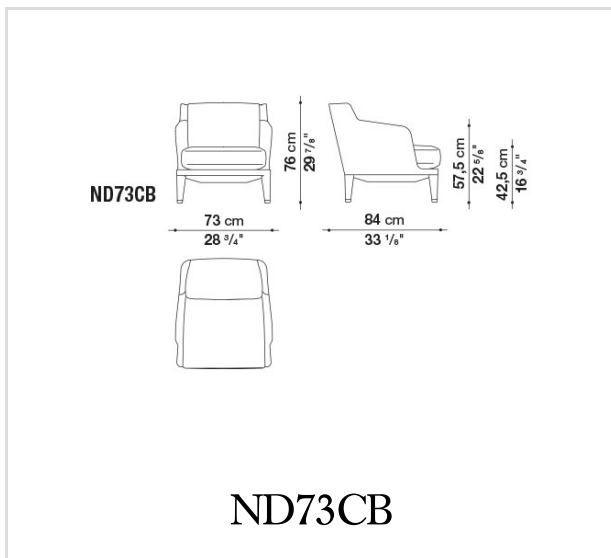

Technical drawings

B&B Italia reserves the right to make technological and aesthetic improvements to its models, including changes to the sizes and materials, without notice. The technical drawings do not define the details of the product. The measurements shown are indicative and may undergo changes. In particular, the dimensions relevant to the padded parts are subject to usage tolerances over time caused by the normal adjustment of the padding. For the specific information, please contact the dealer closest to you.