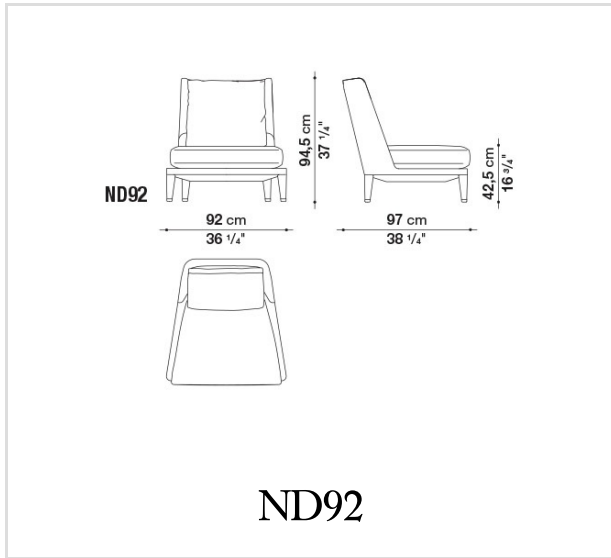

Technical drawings

B&B Italia reserves the right to make technological and aesthetic improvements to its models, including changes to the sizes and materials, without notice. The technical drawings do not define the details of the product. The measurements shown are indicative and may undergo changes. In particular, the dimensions relevant to the padded parts are subject to usage tolerances over time caused by the normal adjustment of the padding. For the specific information, please contact the dealer closest to you.