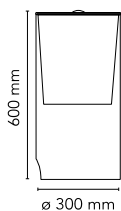

Aoy

by Achille Castiglioni , 1975

Table lamp providing diffused light. Clear glass cylindrical lamp body. White opaline glass diffuser and reflector.

Mounting	Table
Environment	Indoor
Finish	Opal glass
Weight	12.1 Kg
Light sources available	1 x LED E27 8W 2700K 525lm - RF25570 + 1 x 70W E27 HSGS - RF20405 1 x LED E27 8W 2700K 740lm - RF25323 1 x LED E27 8W 3000K 740lm - RF25317
Emergency	Without
Switching	ON/OFF Switch for each lamp on power cord
Voltage	220-250V
Power	1x MAX 100W + 1x MAX 70W
Battery	No
Supply included	Yes
Cord Length	2350 mm
Materials	Glass
Colors	F0200071 - Opal glass