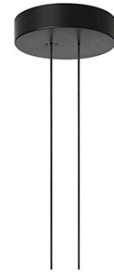

## Arrangements Line

by Michael Anastassiades , 2018

Diffuse light suspended lighting device. Body in extruded, curved NC-machined and black powder-coated aluminium, diffuser in platinum optical silicone.

Each component can be connected to the power pack by means of an electrical and mechanical connection system designed for customisable product set-up.

Roses available with two powers: lamp with power under 70W and lamp with power under 190W. Class III roses also available for installations with remote power supply: "surface" version for installations on cement, "recessed" version for plasterboard ceilings.

Cable length 2.5m

Mounting	Pendant
Environment	Indoor
Finish	Black
Weight	0.7 Kg
Light sources available	1 x Flex strip led 29W 2700K CRI90 3400lm
Emergency	Without
Voltage	48V
Power	29W
Battery	No
Supply included	No
Cord Length	2500 mm
Materials	Aluminum
Colors	● F0401030 - Black

## Arrangements Line

by Michael Anastassiades , 2018

---

F0415030  
Big Rose-MAX190W

---

F0416030  
Small Rose-MAX70

---

F0417030  
Recessed Rose-MAX190W