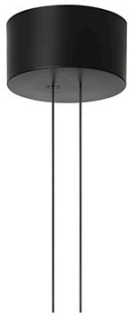

## Arrangements Line

by Michael Anastassiades , 2018

Diffuse light suspended lighting device. Body in extruded, curved NC-machined and black powder-coated aluminium, diffuser in platinum optical silicone.

Each component can be connected to the power pack by means of an electrical and mechanical connection system designed for customisable product set-up.

Roses available with two powers: lamp with power under 70W and lamp with power under 190W. Class III roses also available for installations with remote power supply: "surface" version for installations on cement, "recessed" version for plasterboard ceilings.

Cable length 2.5m

Mounting	Pendant
Environment	Indoor
Finish	Black
Weight	0.7 Kg
Light sources available	1 x Flex strip led 29W 2700K CRI90 3400lm
Emergency	Without
Voltage	48V
Power	29W
Battery	No
Supply included	No
Cord Length	2500 mm
Materials	Aluminum
Colors	● F0401030 - Black

## Arrangements Line

by Michael Anastassiades , 2018

---

F0415030  
Big Rose-MAX190W

---

F0416030  
Small Rose-MAX70

---

F0417030  
Recessed Rose-MAX190W