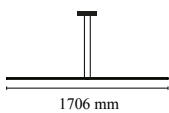

Mounting	Pendant
Environment	Indoor
Finish	Black
Weight	0.7 Kg
Light sources available	1 x Flex strip led 29W 2700K CRI90 3400lm
Emergency	Without
Voltage	48V
Power	29W
Battery	No
Supply included	No
Cord Length	2500 mm
Materials	Aluminum
Colors	● F0401030 - Black