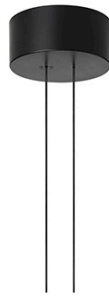

## Arrangements Line

by Michael Anastassiades , 2018

Diffuse light suspended lighting device. Body in extruded, curved NC-machined and black powder-coated aluminium, diffuser in platinum optical silicone.

Each component can be connected to the power pack by means of an electrical and mechanical connection system designed for customisable product set-up.

Roses available with two powers: lamp with power under 70W and lamp with power under 190W. Class III roses also available for installations with remote power supply: "surface" version for installations on cement, "recessed" version for plasterboard ceilings.

Cable length 2.5m

Mounting	Pendant
Environment	Indoor
Finish	Black
Weight	0.7 Kg
Light sources available	1 x Flex strip led 29W 2700K CRI90 3400lm
Emergency	Without
Voltage	48V
Power	29W
Battery	No
Supply included	No
Cord Length	2500 mm
Materials	Aluminum
Colors	● F0401030 - Black

## Arrangements Line

by Michael Anastassiades , 2018

---

F0415030  
Big Rose-MAX190W

---

F0416030  
Small Rose-MAX70

---

F0417030  
Recessed Rose-MAX190W