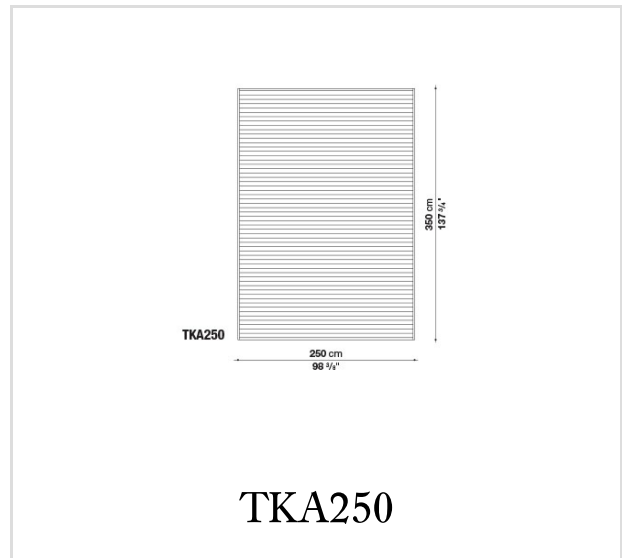

Kaleidos

ACCESSORIES

CR&S

Description

The Kaleidos collection of carpets helps to create refined outdoor areas. The carpets are characterised by a braided structure made using a multicolour blend of 100% polyolefin carpet yarns, marked by permeability and breathability, which make the products entirely suitable for use outdoors. All the products are reversible. The carpets are available in standard sizes (rectangular of cm 200 x 300, 250 x 350, 300 x 400). Moreover, they can also be cut to size.

Technical information

Carpet

braided ropes with dyed Olyna FLYER® fibre

Composition

100% polyolefin

Technical drawings

B&B Italia reserves the right to make technological and aesthetic improvements to its models, including changes to the sizes and materials, without notice. The technical drawings do not define the details of the product. The measurements shown are indicative and may undergo changes. In particular, the dimensions relevant to the padded parts are subject to usage tolerances over time caused by the normal adjustment of the padding. For the specific information, please contact the dealer closest to you.