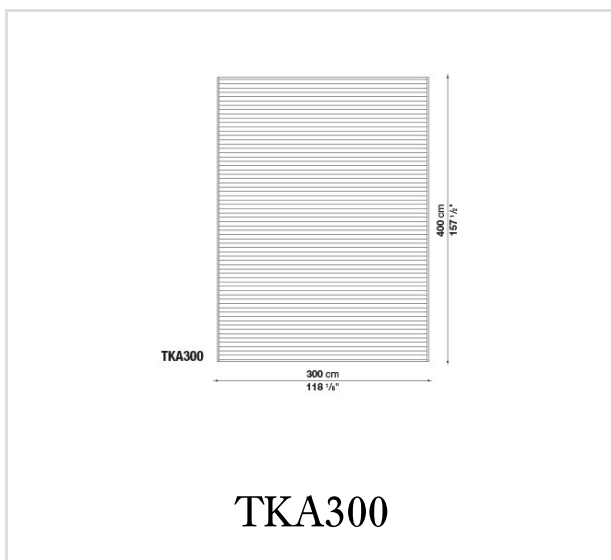

Kaleidos

ACCESSORIES

CR&S

Description

The Kaleidos collection of carpets helps to create refined outdoor areas. The carpets are characterised by a braided structure made using a multicolour blend of 100% polyolefin carpet yarns, marked by permeability and breathability, which make the products entirely suitable for use outdoors. All the products are reversible. The carpets are available in standard sizes (rectangular of cm 200 x 300, 250 x 350, 300 x 400). Moreover, they can also be cut to size.

Technical information

Carpet

braided ropes with dyed Olyna FLYER® fibre

Composition

100% polyolefin

Technical drawings

B&B Italia reserves the right to make technological and aesthetic improvements to its models, including changes to the sizes and materials, without notice. The technical drawings do not define the details of the product. The measurements shown are indicative and may undergo changes. In particular, the dimensions relevant to the padded parts are subject to usage tolerances over time caused by the normal adjustment of the padding. For the specific information, please contact the dealer closest to you.