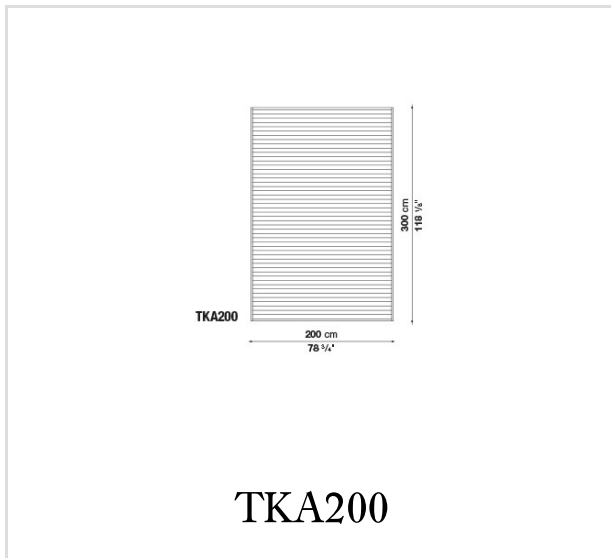

Kaleidos

ACCESSORIES

CR&S

Description

The Kaleidos collection of carpets helps to create refined outdoor areas. The carpets are characterised by a braided structure made using a multicolour blend of 100% polyolefin carpet yarns, marked by permeability and breathability, which make the products entirely suitable for use outdoors. All the products are reversible. The carpets are available in standard sizes (rectangular of cm 200 x 300, 250 x 350, 300 x 400). Moreover, they can also be cut to size.

Technical information

Carpet

braided ropes with dyed Olyna FLYER® fibre

Composition

100% polyolefin

Technical drawings

B&B Italia reserves the right to make technological and aesthetic improvements to its models, including changes to the sizes and materials, without notice. The technical drawings do not define the details of the product. The measurements shown are indicative and may undergo changes. In particular, the dimensions relevant to the padded parts are subject to usage tolerances over time caused by the normal adjustment of the padding. For the specific information, please contact the dealer closest to you.