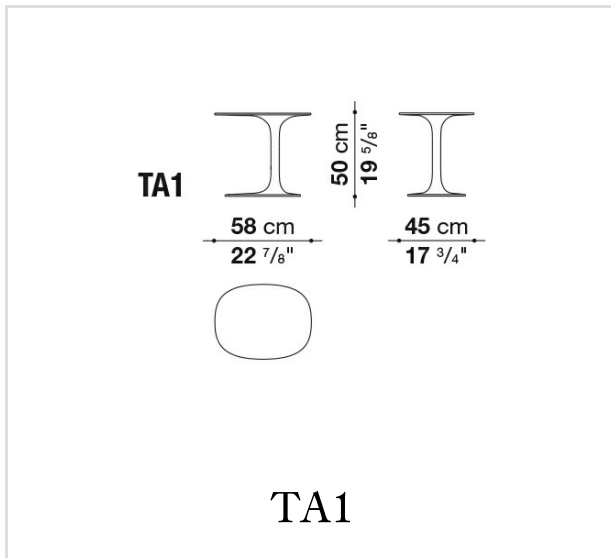


Awa Outdoor

SMALL TABLES

Naoto Fukasawa

Description

The Awa small table is given outdoor functionality by a new type of Cristalplant Outdoor® material.

Technical information

Frame:

white Cristalplant Outdoor[®] (natural mineral filler of phosphate of aluminium with polyester acrylate resin)

Ferrules:

thermoplastic material

Technical drawings

B&B Italia reserves the right to make technological and aesthetic improvements to its models, including changes to the sizes and materials, without notice. The technical drawings do not define the details of the product. The measurements shown are indicative and may undergo changes. In particular, the dimensions relevant to the padded parts are subject to usage tolerances over time caused by the normal adjustment of the padding. For the specific information, please contact the dealer closest to you.