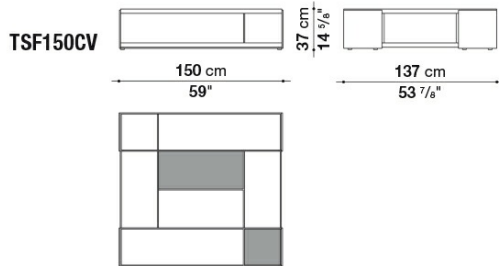

TSF150CV

B&B Italia reserves the right to make technological and aesthetic improvements to its models, including changes to the sizes and materials, without notice. The technical drawings do not define the details of the product. The measurements shown are indicative and may undergo changes. In particular, the dimensions relevant to the padded parts are subject to usage tolerances over time caused by the normal adjustment of the padding. For the specific information, please contact the dealer closest to you.