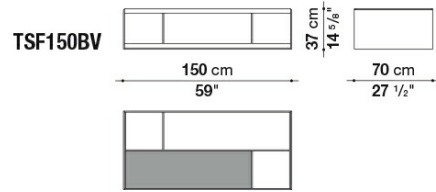

TSF150AV

TSF150BV