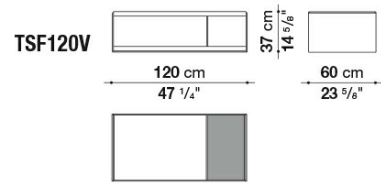

Baseboard:

bright chromed, painted black chrome or bronzed nickel painted drawn steel

Adjustable feet:

steel and plastic material

Technical drawings

TSF120

TSF120V

TSF150A