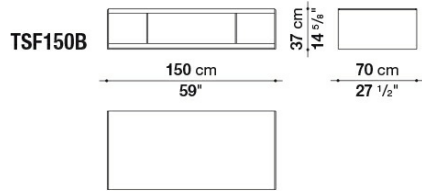

TSF150A

TSF150B