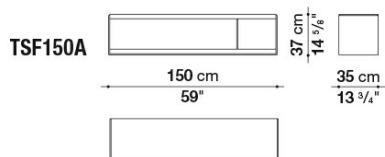

Technical drawings

TSF120

TSF120V