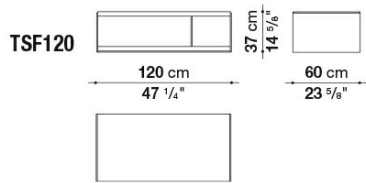

Technical drawings

TSF120