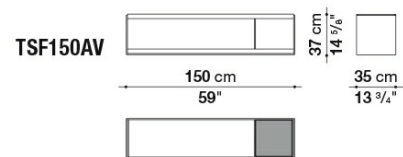

Baseboard:

bright chromed, painted black chrome or bronzed nickel painted drawn steel

Adjustable feet:

steel and plastic material

Technical drawings

TSF120

TSF120V

TSF150A