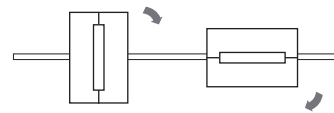

RP-E-1807

Typography CILON Rib

Typography CILON RIB

SELECTION 1 - DIMENSIONS

CILON RIB

165

270

60

DIMENSIONS IN MILLIMETRES

SELECTION 2 - FINISH

BLACK ANODISED

GOLDEN ANODISED

WHITE // BLACK

PRODUCT TECHNICAL SPECIFICATION

NAME:	CILON RIB	MATERIALS & FINISH:	ANODISED ALUMINIUM // POLYCARBONATE DIFFUSER
DESIGN:	STUDIO TRULY TRULY X RAKUMBA	LIGHT SOURCE:	INTEGRATED TRIDONIC LED // 8W // 1220lm (MODULE) // 2700K // CRI80
STYLE:	WALL WASH		POWERED FROM 48VDC RAIL (REFER TYPOGRAPHY SYSTEM DATA SHEET)
WEIGHT:	550g	DIMMING:	OPTION - SWITCH-DIM (ALL LUMINAIRES ON A SHARED CIRCUIT DIM TOGETHER)
			OPTION - DALI (INDEPENDENT LUMINAIRE OR SUBGROUP DIMMING ON A SHARED CIRCUIT)
		SUSPENSION:	TYPOGRAPHY RAIL // WALL MOUNT (REFER TO SYSTEM DATA SHEET)