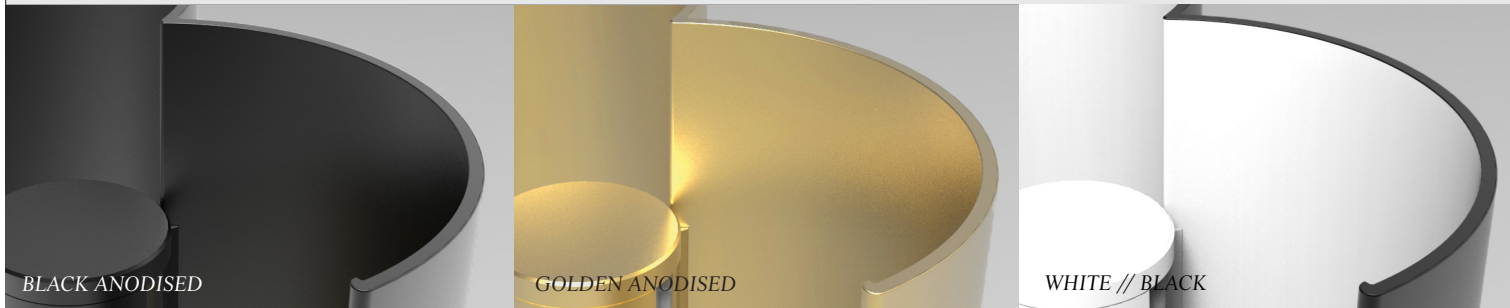

RP-E-1807

Typography CILON Rib

Typography CILON RIB

SELECTION 1 - DIMENSIONS

CILON RIB

165

270

60

DIMENSIONS IN MILLIMETRES

SELECTION 2 - FINISH

BLACK ANODISED

GOLDEN ANODISED

WHITE // BLACK

PRODUCT TECHNICAL SPECIFICATION

NAME:	CILON RIB	MATERIALS & FINISH:	ANODISED ALUMINIUM // POLYCARBONATE DIFFUSER
DESIGN:	STUDIO TRULY TRULY X RAKUMBA	LIGHT SOURCE:	INTEGRATED TRIDONIC LED // 8W // 1220lm (MODULE) // 2700K // CRI80
STYLE:	WALL WASH		POWERED FROM 48VDC RAIL (REFER TYPOGRAPHY SYSTEM DATA SHEET)
WEIGHT:	550g	DIMMING:	OPTION - SWITCH-DIM (ALL LUMINAIRES ON A SHARED CIRCUIT DIM TOGETHER)
			OPTION - DALI (INDEPENDENT LUMINAIRE OR SUBGROUP DIMMING ON A SHARED CIRCUIT)
		SUSPENSION:	TYPOGRAPHY RAIL // WALL MOUNT (REFER TO SYSTEM DATA SHEET)