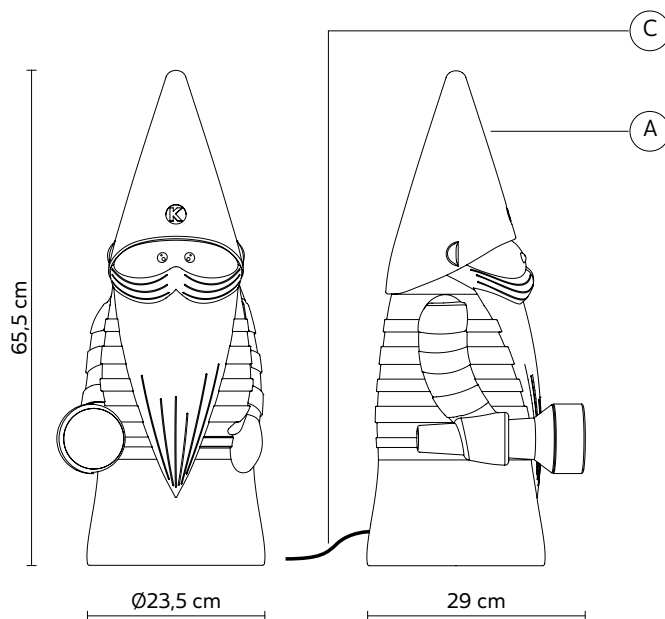

OTTAVO floor lamp

Matteo Ugolini design

year 2018

DATA SHEET - **HP155 AB EXT**

LAMP "A"

material	techno polymer	
colour	matt white	

ELECTRICAL CABLE "C"

colour	black	
--------	-------	---

ELECTRICAL SYSTEM

socket	GU10
source	1 x max 7,5W LED
energy class	from A to A++

PACKAGING

n° cartons	1
net weight/kg	4
gross weight/kg	5,3
packaging/cm	42x42x80

LIGHT EMISSION

unidirectional

COMPLIANT WITH