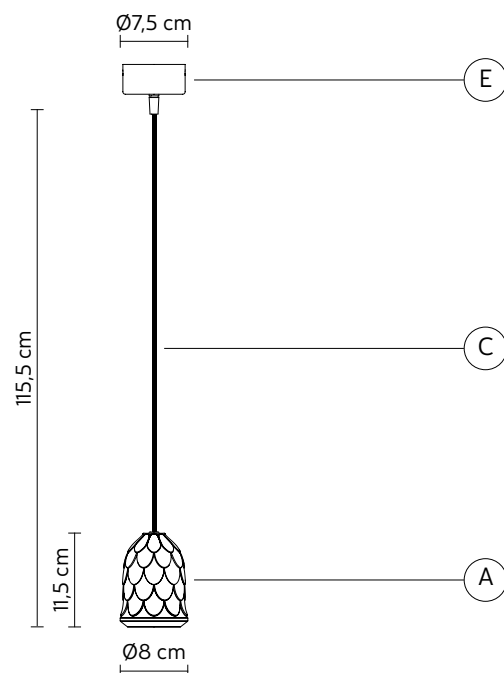

SHERWOOD suspension lamp

Matteo Ugolini design

year 2018

DATA SHEET - SE151 AB INT

LAMP "A"

material	ceramic	
colour	matt white	

CEILING CUP "E"

material	metal
colour	matt white

ELECTRICAL CABLE "C"

colour	white fabric cable	
--------	--------------------	---

ELECTRICAL SYSTEM

socket	E27
source	1 x max 53W
energy class	from E to A++

PACKAGING

n° cartons	1
net weight/kg	0,7
gross weight/kg	1
packaging/cm	21x21x20

LIGHT EMISSION

unidirectional

	direct
	filtered
	indirect
	absence

COMPLIANT WITH

IEC	60598-1:2014
EN	60598-1:2015

degree of protection	IP20
bulb	optional

700L*
1xE27 - 25/40W 60lumen
220/240V
class A+

***these items are special, decorative bulbs not for illumination purposes**