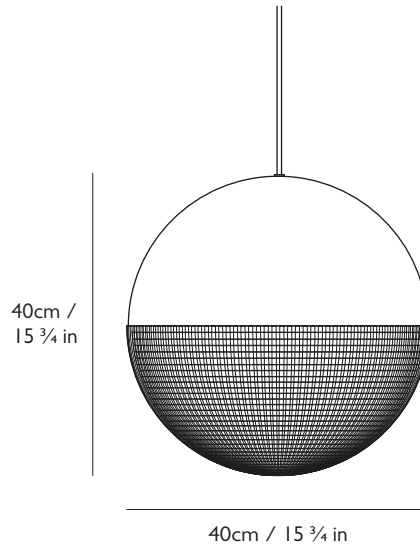

LEE BROOM

LENS FLAIR PENDANT LIGHT

PRODUCT DETAILS

Name

Lens Flair Pendant Light

Finish & Product Code		110-130v	220-240v
Matte Black	●	LEN0111	LEN0011
Brushed Brass	●	LEN0110	LEN0010

Materials

Steel, transparent polycarbonate

Dimming

Dimmable. Mains voltage. TRIAC / Leading edge.

Certification

UL, cUL (110-130v)
CE, CB (220-240v)

Year of Design

2018

Dimensions

H 40cm x Dia 40cm / H 15 3/4 in x Dia 15 3/4 in

Suspension

Length: 300cm / 118 1/8 in

Adjustable cord

Black or gold fabric outer

Ceiling plate / Canopy

H 3cm x Dia 12cm / H 1 1/8 in x Dia 4 3/4 in

Round steel in matching matte black or brushed brass finish