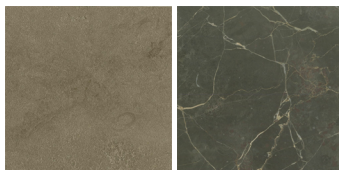

FINISHINGS\TOP\STEEL (2)

SATIN SEMI
GLOSSY

SCOTCH
BRITE

PHOENIX

FINISHINGS\TOP\MARBLE (5)

CARRARA
BIANCO MAT

CALACATTA
ORO MAT

PETIT
GRANIT MAT

NOIR SAINT
LAURENT
MAT

CALACATTA
ORO GLOSSY

PHOENIX

FINISHINGS\TOP\COMPOSITE STONES (13)

SUPER
WHITE
GLOSSY OR
MICRO-
BLASTED

WHITE SAND
GLOSSY OR
MICRO-
BLASTED

SILVER GRAY
GLOSSY OR
MICRO-
BLASTED

BRUGHIERA
SAND
GLOSSY OR
MICRO-
BLASTED

GREY SEND
GLOSSY OR
MICRO-
BLASTED

RAVEN SAND
GLOSSY OR
MICRO-
BLASTED

NERO SAND
GLOSSY OR
MICRO-
BLASTED

NOCE SAND
GLOSSY OR
MICRO-
BLASTED

PORTLAND
GRAY
GLOSSY OR
MICRO-
BLASTED

DARK MICRO-
BLASTED

STORM VA
GLOSSY OR
MICRO-
BLASTED

WHITE VA
GLOSSY OR
MICRO-
BLASTED

BEIGE
GLOSSY OR
MICRO-
BLASTED

PHOENIX

FINISHINGS\TOP\STONES (2)

FOSSENA
BLAZE

STONE
BROWN MAT

PHOENIX

FINISHINGS\TOP\LAMINATO TUTTOCOLORE TOUCH VARENNA TOP (6)