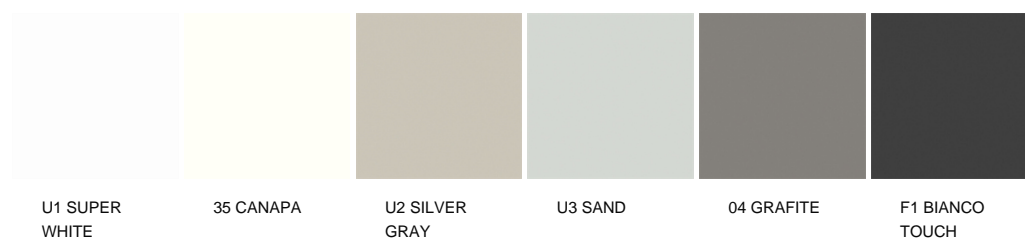

TYOLOGY

kitchen collection

CARCASS FINISHING

light gray, dark gray

DOOR FINISHING

embossed lacquered, glossy lacquered, wood, walnut solid wood, DuPont Corian, steel

HANDLE

integrated

Poliform

PHOENIX

FINISHINGS\FACADE\FACCIATA PHOENIX (7)

PHOENIX

FINISHINGS\TOP\WOODS (7)

PHOENIX

FINISHINGS\TOP\ TUTTOCOLORE LAMINATE (6)

PHOENIX

FINISHINGS\TOP\CORIAN (6)

GLACIER
WHITE

BONE

PEARL GRAY

SILVER GRAY

ELEGANT
GRAY

DEEP CLOUD

PHOENIX

FINISHINGS\TOP\STEEL (2)

SATIN SEMI
GLOSSY

SCOTCH
BRITE

PHOENIX

FINISHINGS\TOP\MARBLE (5)

CARRARA
BIANCO MAT

CALACATTA
ORO MAT

PETIT
GRANIT MAT