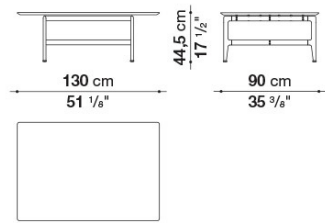


Pianura

SMALL TABLES

Antonio Citterio

Description

Technical information

Top

marble or veneered multi-layered wood panel

Tray (PN180_2V-PN130Q_V)

aluminium sheet covered in thick leather

Support frame

die-cast aluminium and extrusions

Ferrules

plastic material

Technical drawings

PN130

PN130

PN130Q

PN130Q

PN130Q_V

PN130Q_V

PN180_1

PN180_1

B&B Italia reserves the right to make technological and aesthetic improvements to its models, including changes to the sizes and materials, without notice. The technical drawings do not define the details of the product. The measurements shown are indicative and may undergo changes. In particular, the dimensions relevant to the padded parts are subject to usage tolerances over time caused by the normal adjustment of the padding. For the specific information, please contact the dealer closest to you.