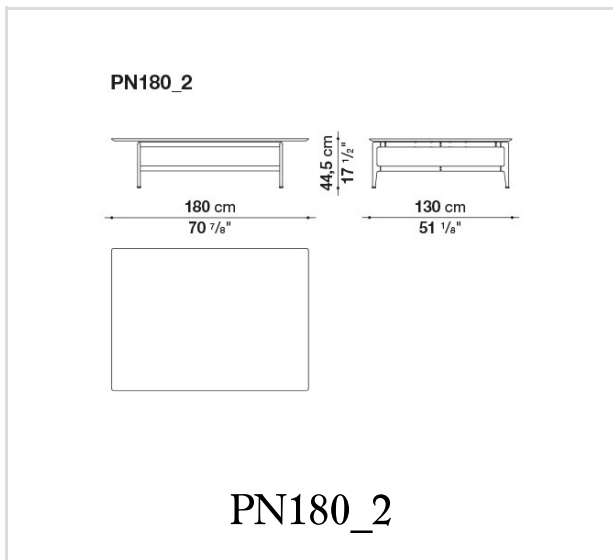

PN130Q

PN130Q

PN130Q_V

PN130Q_V

PN180_1

PN180_1

B&B Italia reserves the right to make technological and aesthetic improvements to its models, including changes to the sizes and materials, without notice. The technical drawings do not define the details of the product. The measurements shown are indicative and may undergo changes. In particular, the dimensions relevant to the padded parts are subject to usage tolerances over time caused by the normal adjustment of the padding. For the specific information, please contact the dealer closest to you.