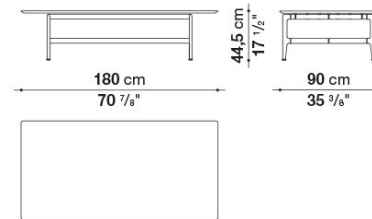

PN130Q

PN130Q

PN130Q_V

PN130Q_V

PN180_1

PN180_1

B&B Italia reserves the right to make technological and aesthetic improvements to its models, including changes to the sizes and materials, without notice. The technical drawings do not define the details of the product. The measurements shown are indicative and may undergo changes. In particular, the dimensions relevant to the padded parts are subject to usage tolerances over time caused by the normal adjustment of the padding. For the specific information, please contact the dealer closest to you.