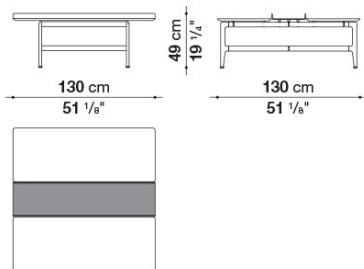


Pianura

SMALL TABLES

Antonio Citterio

Description

Technical information

Top

marble or veneered multi-layered wood panel

Tray (PN180_2V-PN130Q_V)

aluminium sheet covered in thick leather

Support frame

die-cast aluminium and extrusions

Ferrules

plastic material

Technical drawings

PN130

PN130

PN130Q

PN130Q

PN130Q_V

PN130Q_V

PN180_1

PN180_1

B&B Italia reserves the right to make technological and aesthetic improvements to its models, including changes to the sizes and materials, without notice. The technical drawings do not define the details of the product. The measurements shown are indicative and may undergo changes. In particular, the dimensions relevant to the padded parts are subject to usage tolerances over time caused by the normal adjustment of the padding. For the specific information, please contact the dealer closest to you.