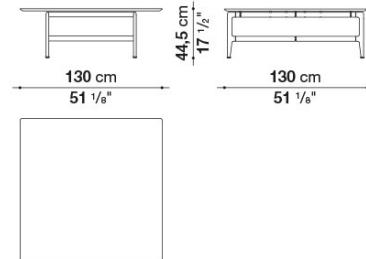


Pianura

SMALL TABLES

Antonio Citterio

Description

Technical information

Top

marble or veneered multi-layered wood panel

Tray (PN180_2V-PN130Q_V)

aluminium sheet covered in thick leather

Support frame

die-cast aluminium and extrusions

Ferrules

plastic material

Technical drawings

PN130

PN130

PN130Q

PN130Q

PN130Q_V

PN130Q_V

PN180_1

PN180_1

B&B Italia reserves the right to make technological and aesthetic improvements to its models, including changes to the sizes and materials, without notice. The technical drawings do not define the details of the product. The measurements shown are indicative and may undergo changes. In particular, the dimensions relevant to the padded parts are subject to usage tolerances over time caused by the normal adjustment of the padding. For the specific information, please contact the dealer closest to you.