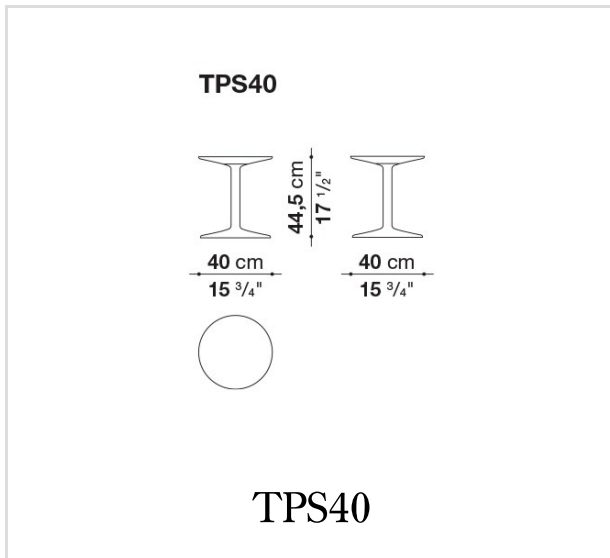


Spool

SMALL TABLES

Piero Lissoni

Description

Spool is a small table in printed and painted rigid polyurethane with a glossy finish which is available in 18 colours. With its recognisable shape and strong tones, Spool is a lively punctuation that celebrates and enhances the eclectic nature of the Dock system.

Technical information

Frame

hard polyurethane

Internal pin

steel

Ferrules

felt

Technical drawings