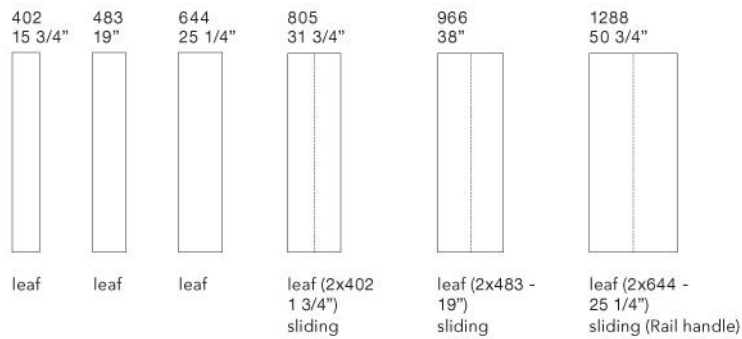

## DIMENSIONS

wardrobes

Size calculation with side thickness 25 - 1"

To obtain the total width, add to the sum of the columns mm 25 - 1" for the lateral side.

**SKIN** design CR&S Poliform  
senzafine doors collection

unit widths

unit heights

Door section

Note

Lateral sides: not available in melamine Skin mat lacquered colours finishings.  
Sliding door width mm 1288 - 50 3/4" is available only with Rail handle up to h 2590 - 102".