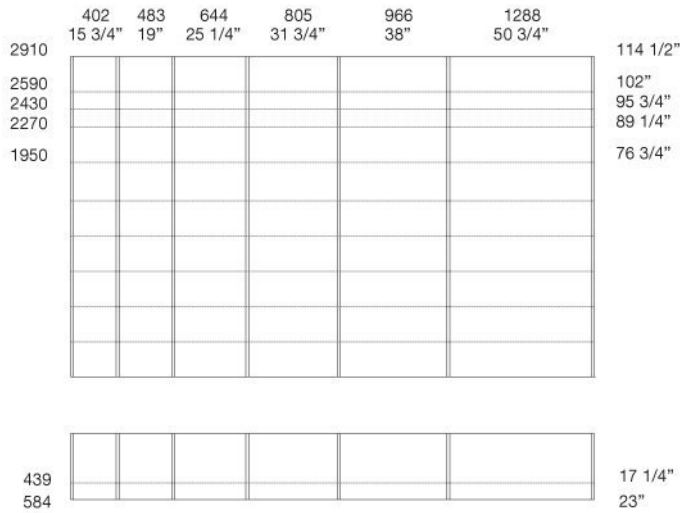

## DIMENSIONS

wardrobes

Size calculation with side thickness 25 - 1"

To obtain the total width, add to the sum of the columns mm 25 - 1" for the lateral side.

**SKIN** design CR&S Poliform  
senzafine doors collection