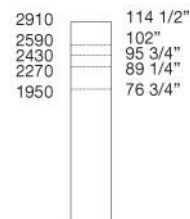

## DIMENSIONS

wardrobes

Size calculation with side thickness 25 - 1"

To obtain the total width, add to the sum of the columns mm 25 - 1" for the lateral side.

**SKIN** design CR&S Poliform  
senzafine doors collection

unit widths

unit heights

Door section

Note

Lateral sides: not available in melamine Skin mat lacquered colours finishings.  
Sliding door width mm 1288 - 50 3/4" is available only with Rail handle up to h 2590 - 102".