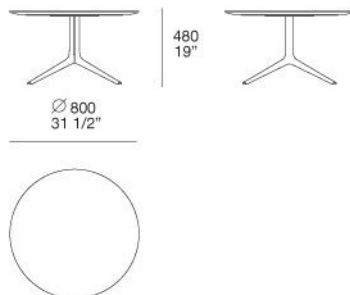

MONDRIAN

JEAN-MARIE MASSAUD (2016)

TA080RA