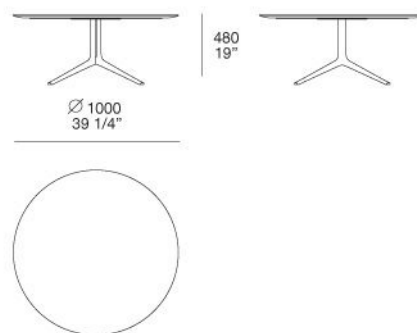

MONDRIAN

JEAN-MARIE MASSAUD (2016)

TA100RA