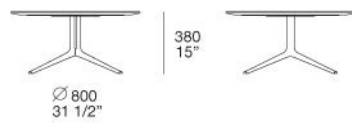

MONDRIAN

JEAN-MARIE MASSAUD (2016)

TA080R

Poliform