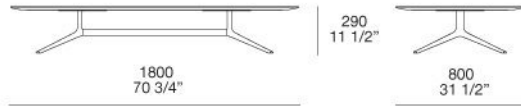

MONDRIAN

JEAN-MARIE MASSAUD (2016)

TA180