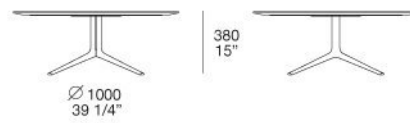

MONDRIAN

JEAN-MARIE MASSAUD (2016)

TA100R

Poliform