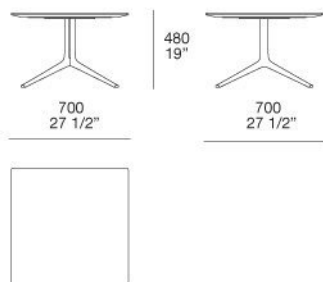

MONDRIAN

JEAN-MARIE MASSAUD (2016)

TA070A