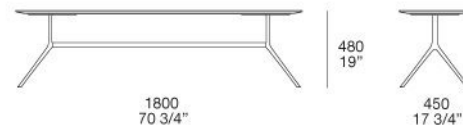

MONDRIAN

JEAN-MARIE MASSAUD (2016)

CO180A

Poliform