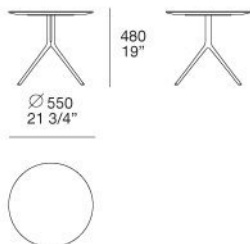

MONDRIAN

JEAN-MARIE MASSAUD (2016)

TA055RA