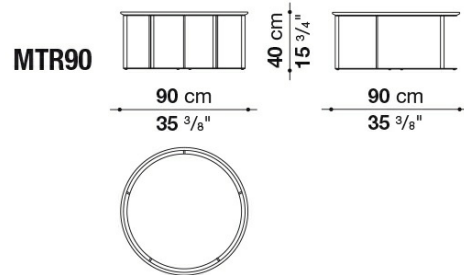

Ferrules:

plastic material

Technical drawings

MTR39B

MTR39A

MTR60

MTR90

B&B Italia reserves the right to make technological and aesthetic improvements to its models, including changes to the sizes and materials, without notice. The technical drawings do not define the details of the product. The measurements shown are indicative and may undergo changes. In particular, the dimensions relevant to the padded parts are subject to usage tolerances over time caused by the normal adjustment of the padding. For the specific information, please contact the dealer closest to you.