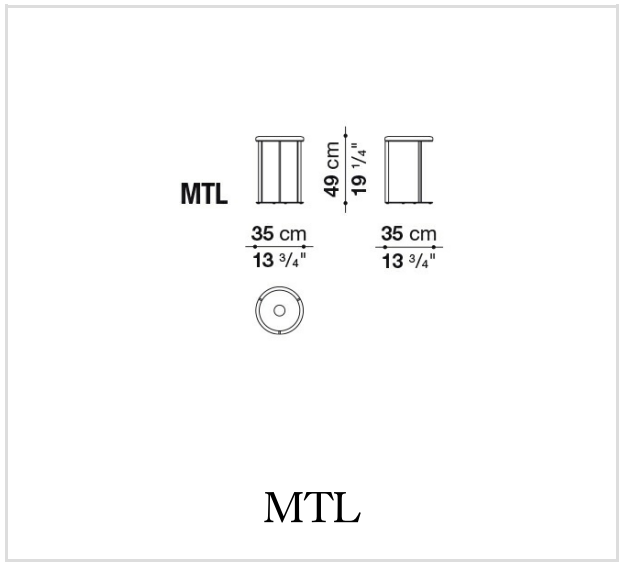


Mera

SMALL TABLES

Antonio Citterio

Description

The transversal character easily merges with both the most traditional and modern sofas. The marble top with tapered edge recalls the circular frame.

Technical information

Ferrules:

plastic material

Technical drawings

MTR39B

MTR39A

MTR60

MTR90

B&B Italia reserves the right to make technological and aesthetic improvements to its models, including changes to the sizes and materials, without notice. The technical drawings do not define the details of the product. The measurements shown are indicative and may undergo changes. In particular, the dimensions relevant to the padded parts are subject to usage tolerances over time caused by the normal adjustment of the padding. For the specific information, please contact the dealer closest to you.