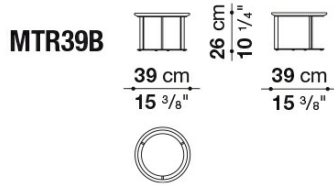

Ferrules:

plastic material

Technical drawings

MTR39B

MTR39A

MTR60

MTR90

B&B Italia reserves the right to make technological and aesthetic improvements to its models, including changes to the sizes and materials, without notice. The technical drawings do not define the details of the product. The measurements shown are indicative and may undergo changes. In particular, the dimensions relevant to the padded parts are subject to usage tolerances over time caused by the normal adjustment of the padding. For the specific information, please contact the dealer closest to you.