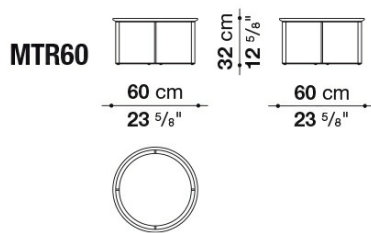

Ferrules:

plastic material

Technical drawings

MTR39B

MTR39A

MTR60

MTR90

B&B Italia reserves the right to make technological and aesthetic improvements to its models, including changes to the sizes and materials, without notice. The technical drawings do not define the details of the product. The measurements shown are indicative and may undergo changes. In particular, the dimensions relevant to the padded parts are subject to usage tolerances over time caused by the normal adjustment of the padding. For the specific information, please contact the dealer closest to you.