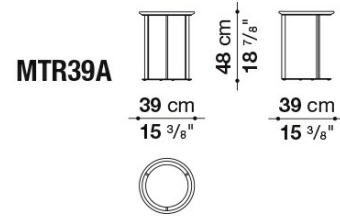

Ferrules:

plastic material

Technical drawings

MTR39B

MTR39A

MTR60

MTR90

B&B Italia reserves the right to make technological and aesthetic improvements to its models, including changes to the sizes and materials, without notice. The technical drawings do not define the details of the product. The measurements shown are indicative and may undergo changes. In particular, the dimensions relevant to the padded parts are subject to usage tolerances over time caused by the normal adjustment of the padding. For the specific information, please contact the dealer closest to you.